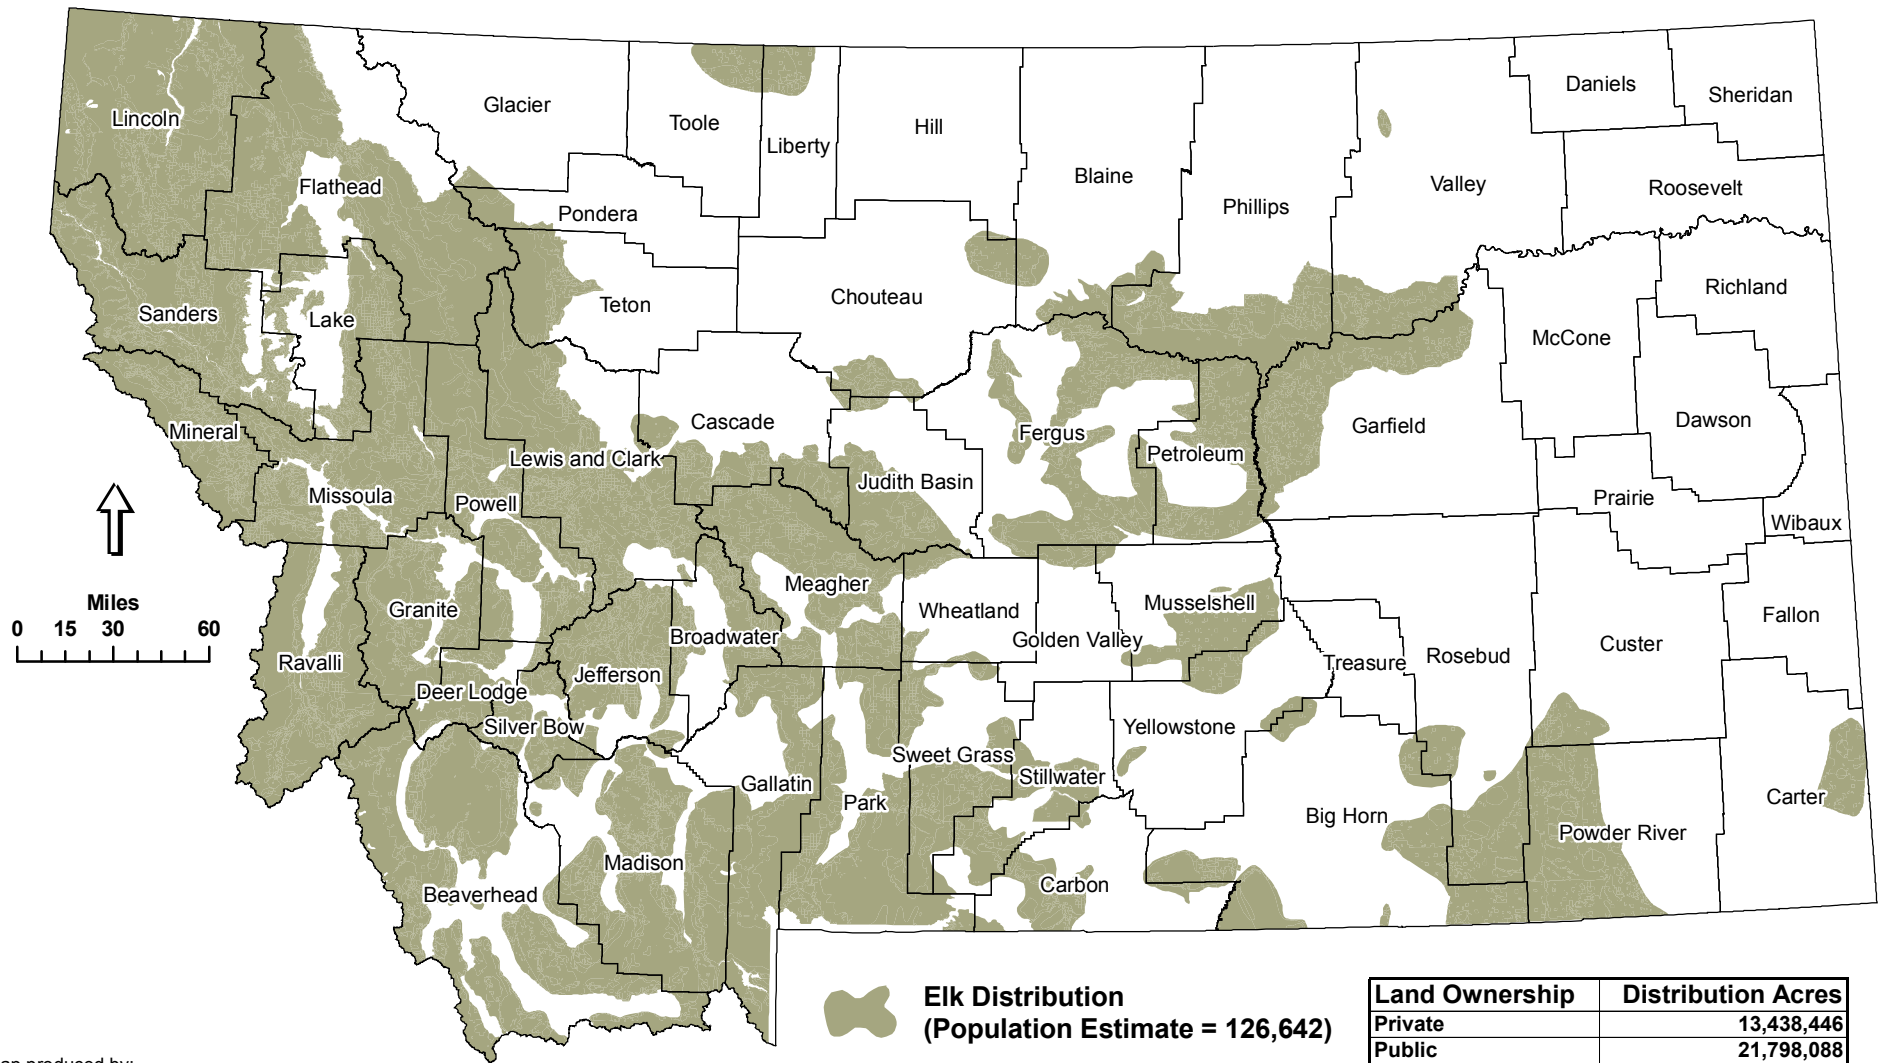

# 2006 Montana Elk Distribution and Population Estimate

Note: Distribution mapping not complete within Indian Reservations or National Parks.

Land Ownership	Distribution Acres
Private	13,438,446
Public	21,798,088
Tribal	1,271,563
<b>Total</b>	<b>36,508,097</b>

Map produced by:

Montana Fish, Wildlife & Parks  
Information Management Bureau  
Helena, MT

W:\IS\_Requests\06\2757\_GameDistPopEst2006  
elk.mxd - LB - 10/16/2006

**Montana Fish,  
Wildlife & Parks**