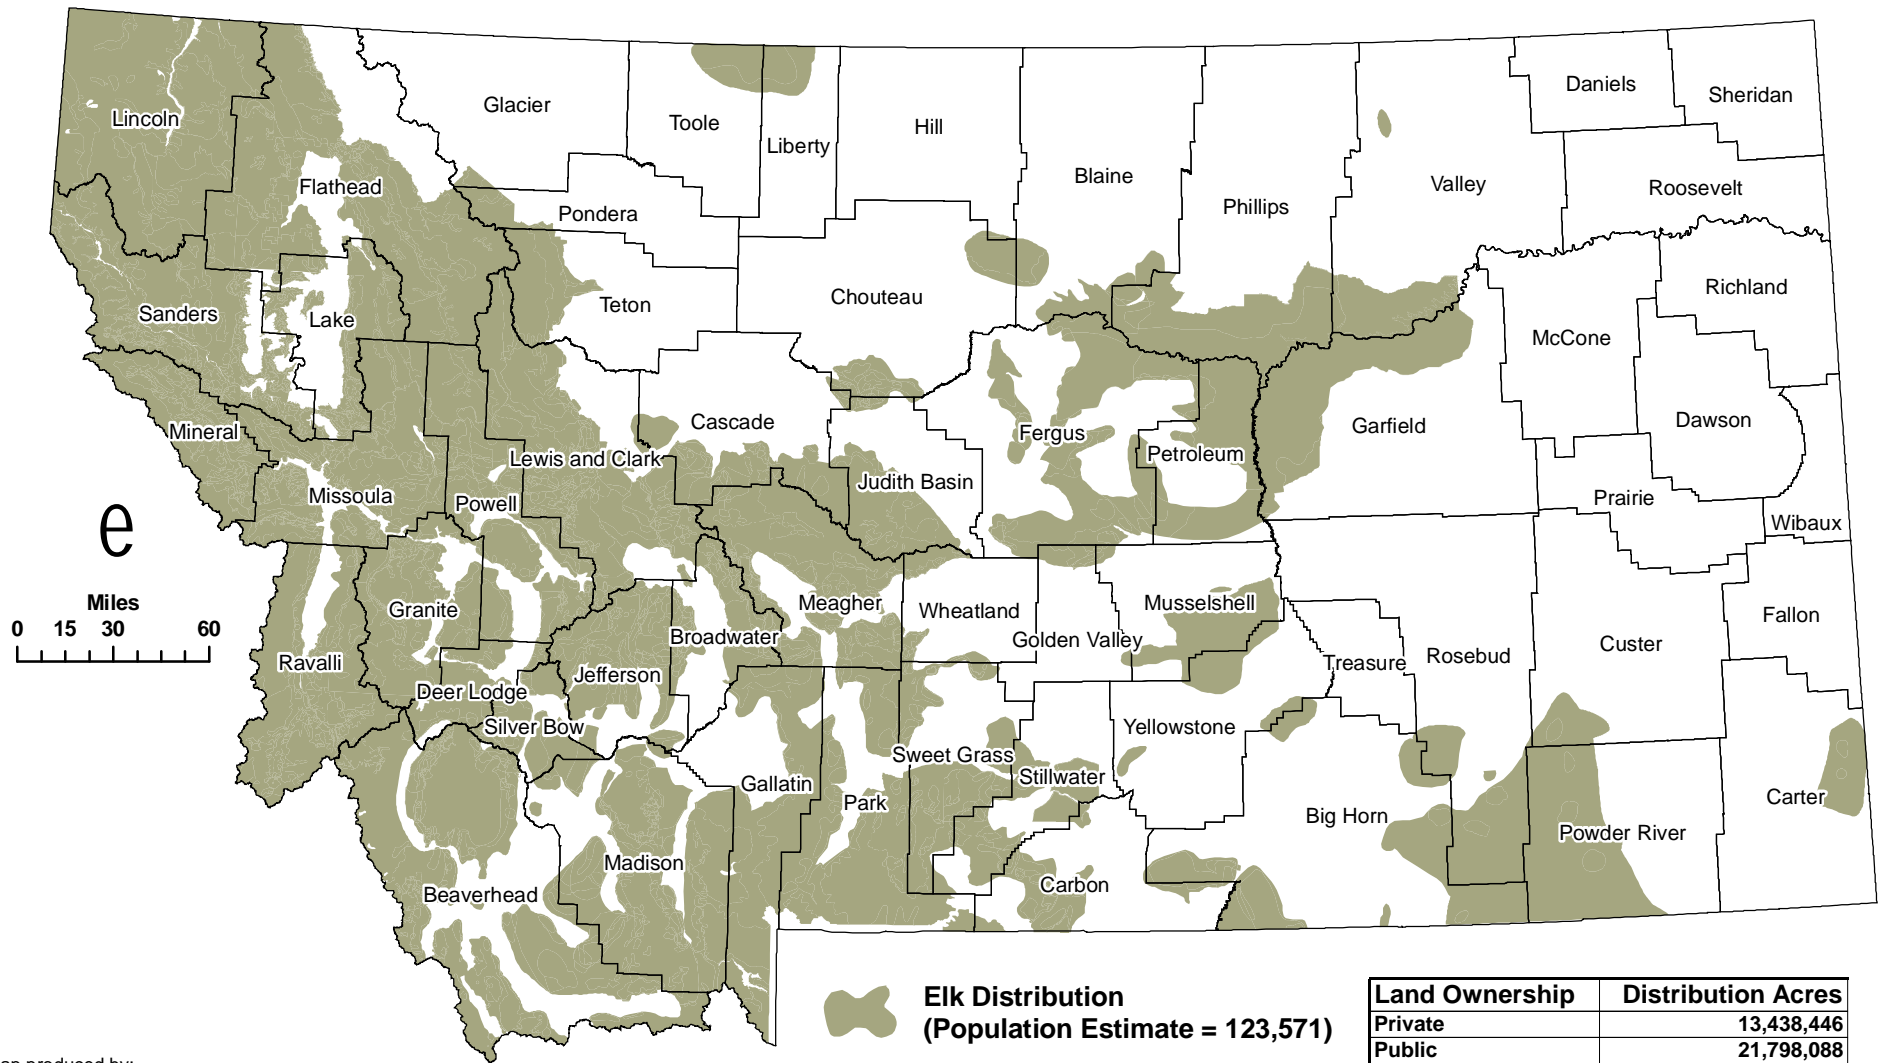

# 2007 Montana Elk Distribution and Population Estimate

Map produced by:

Montana Fish, Wildlife & Parks  
Information Management Unit  
Helena, MT

W:\IS\_Requests\07\3903\_PopEst\_HB42\  
3903\_elk.mxd - CG - 9/25/2007

Note: Distribution mapping not complete within  
Indian Reservations or National Parks.

Land Ownership	Distribution Acres
Private	13,438,446
Public	21,798,088
Tribal	1,271,563
<b>Total</b>	<b>36,508,097</b>