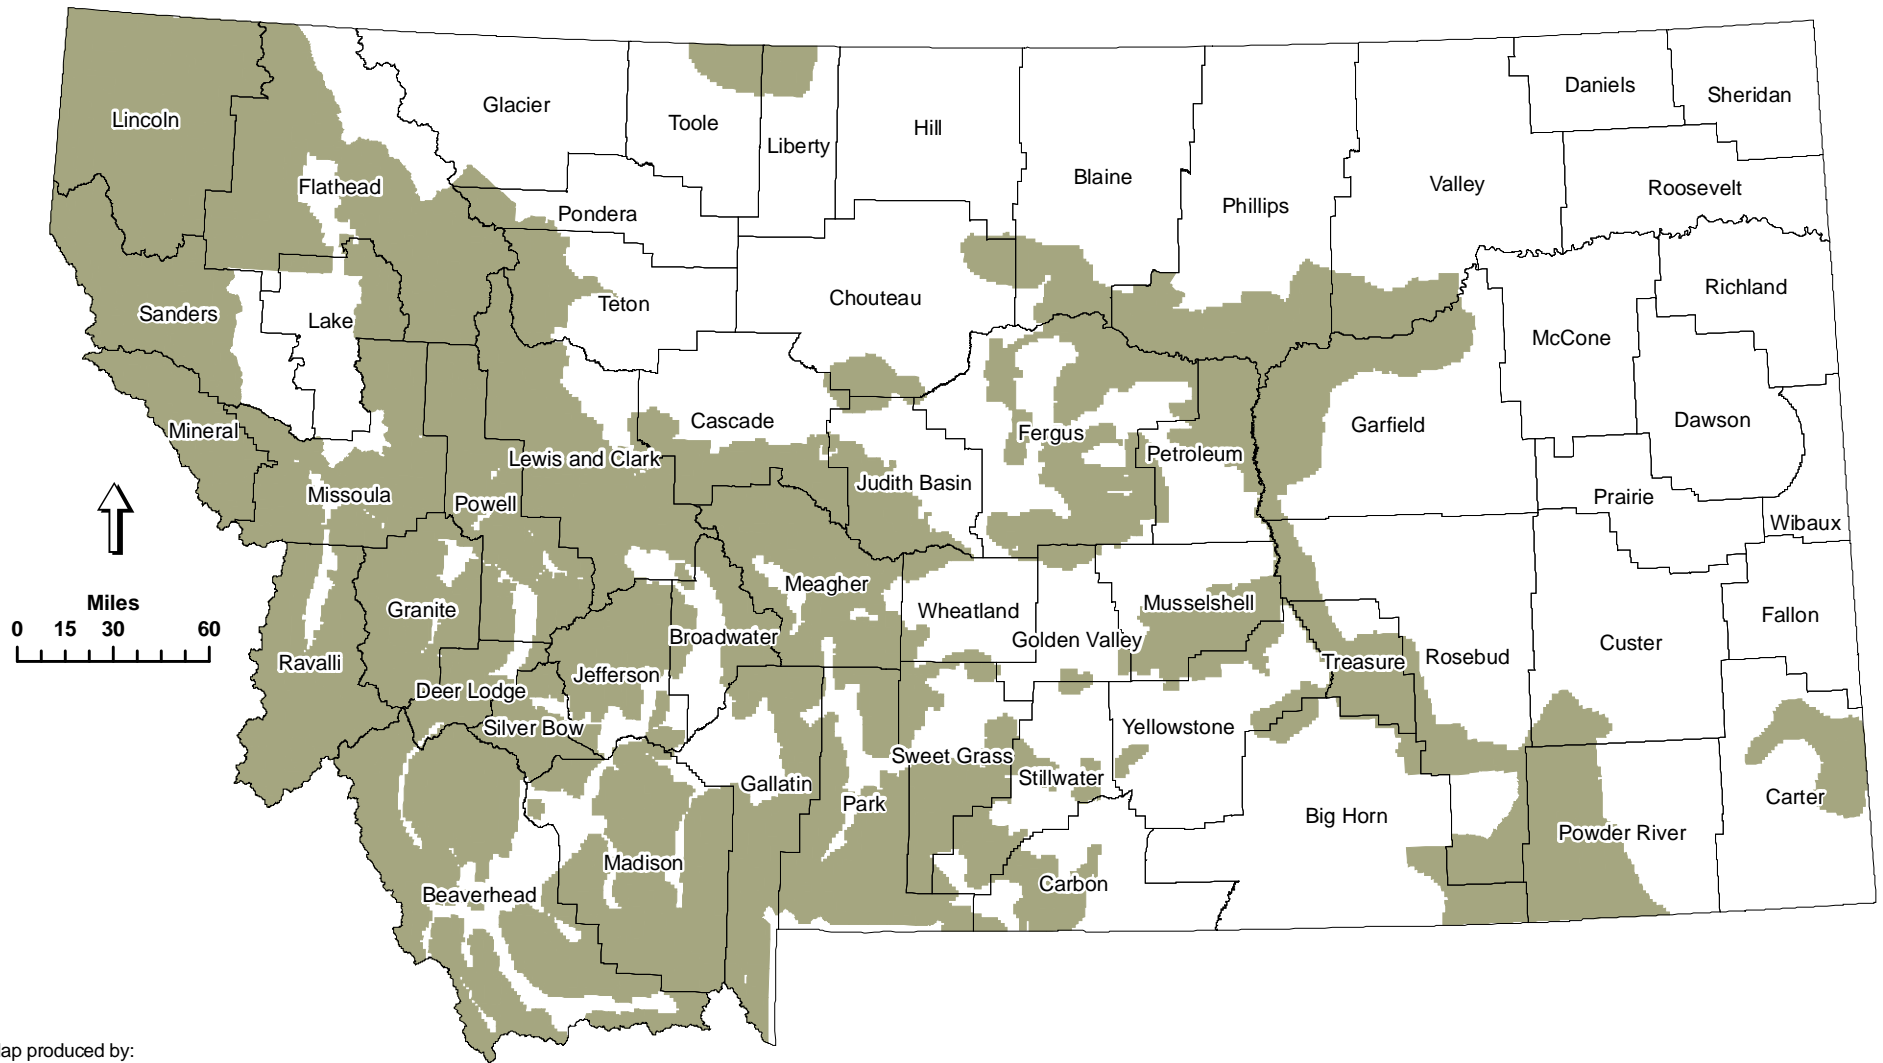

2011 Montana Elk Distribution and Population Estimate

Map produced by:

Montana Fish, Wildlife & Parks
Data Services Section
Helena, MT

W:\Annual_Projects\Game
DistributionMaps\2011\Elk2011.mxd
ED - 9/29/2011

Land Ownership	Distribution Acres
Private	15,708,308
Public	22,408,219
Total	38,116,527

 **Elk Distribution**
(Population Estimate = 140,613)

Note: Distributions are not mapped within Indian Reservations or National Parks.

**Montana Fish,
Wildlife & Parks**