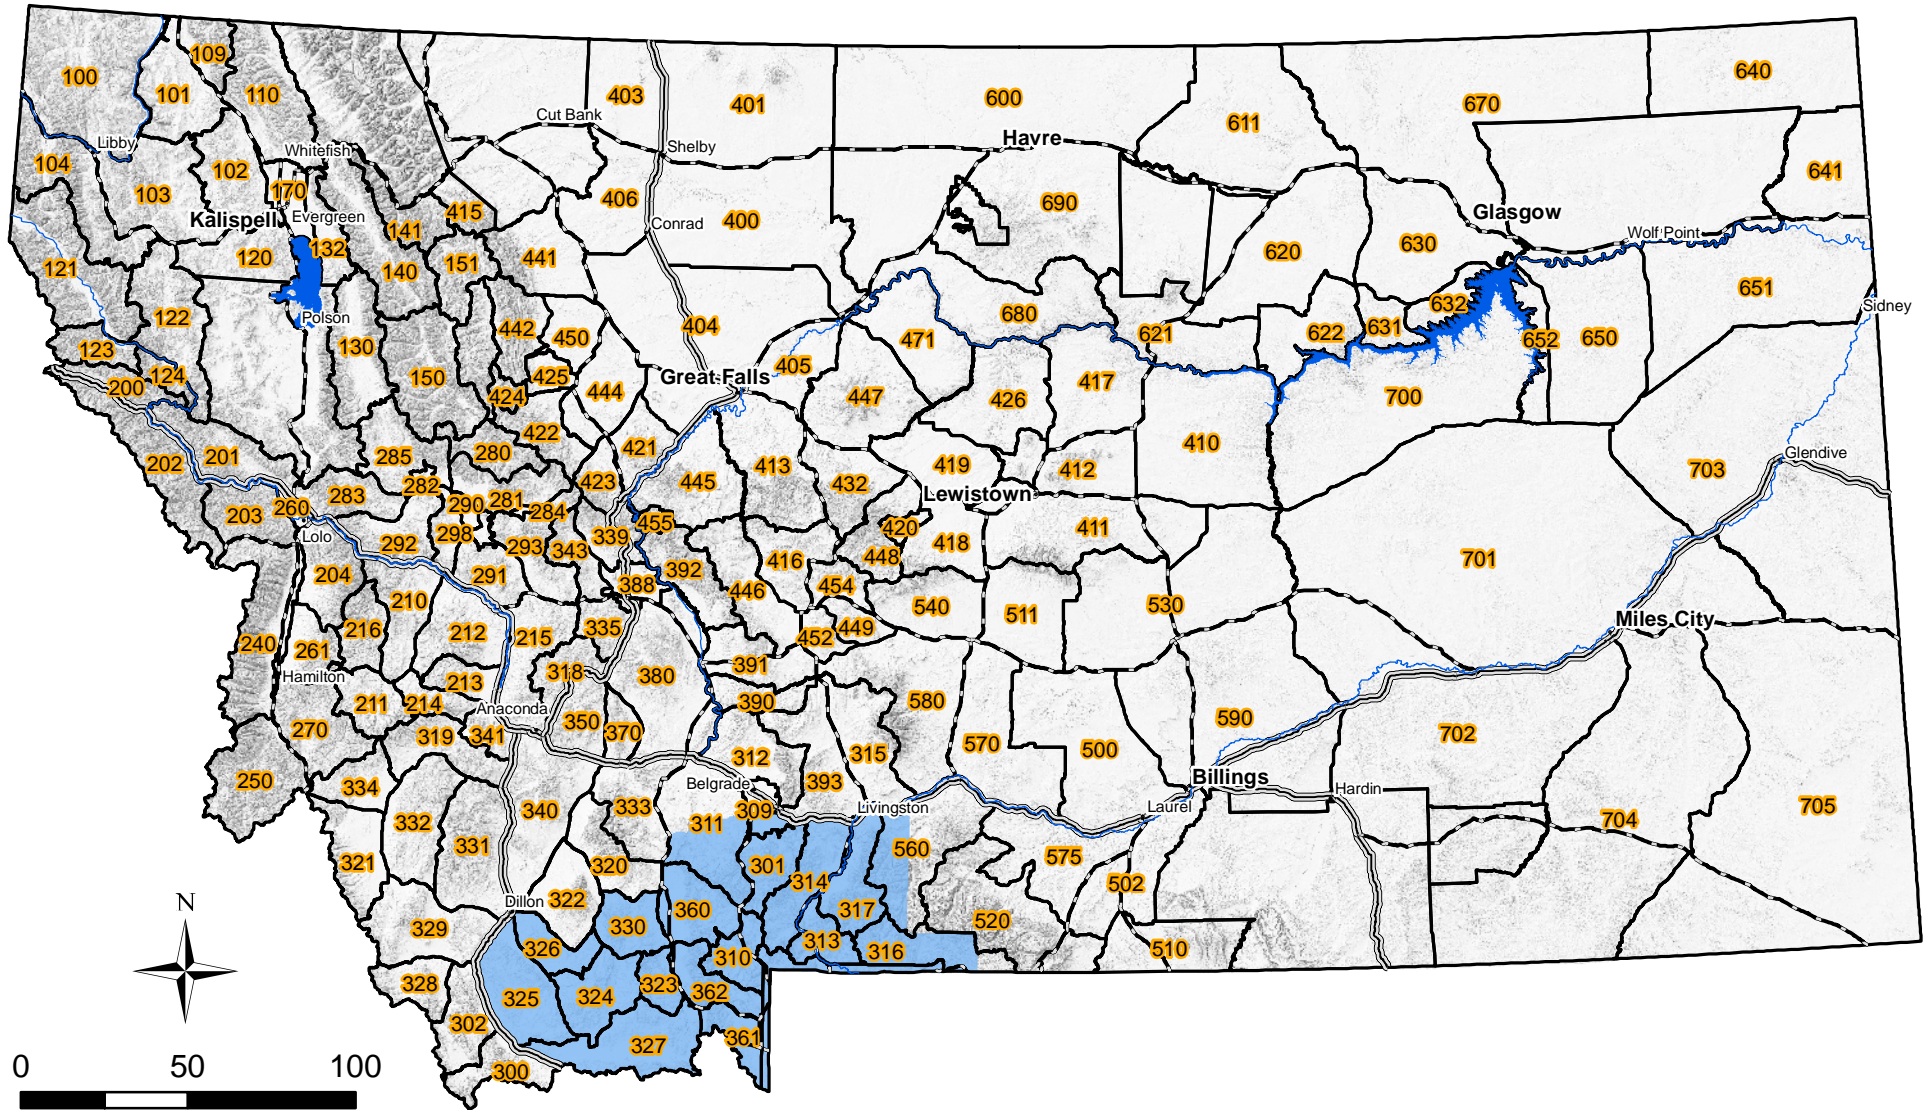

2012 Brucellosis Designated Surveillance Area and Deer/Elk Hunting Districts

DSA digitized from description provided by the Montana Department of Livestock: <http://liv.mt.gov/brucellosis/default.mcp>

 Brucellosis Designated Surveillance Area (DSA)
 Deer/Elk Hunting Districts

**Montana Fish,
Wildlife & Parks**