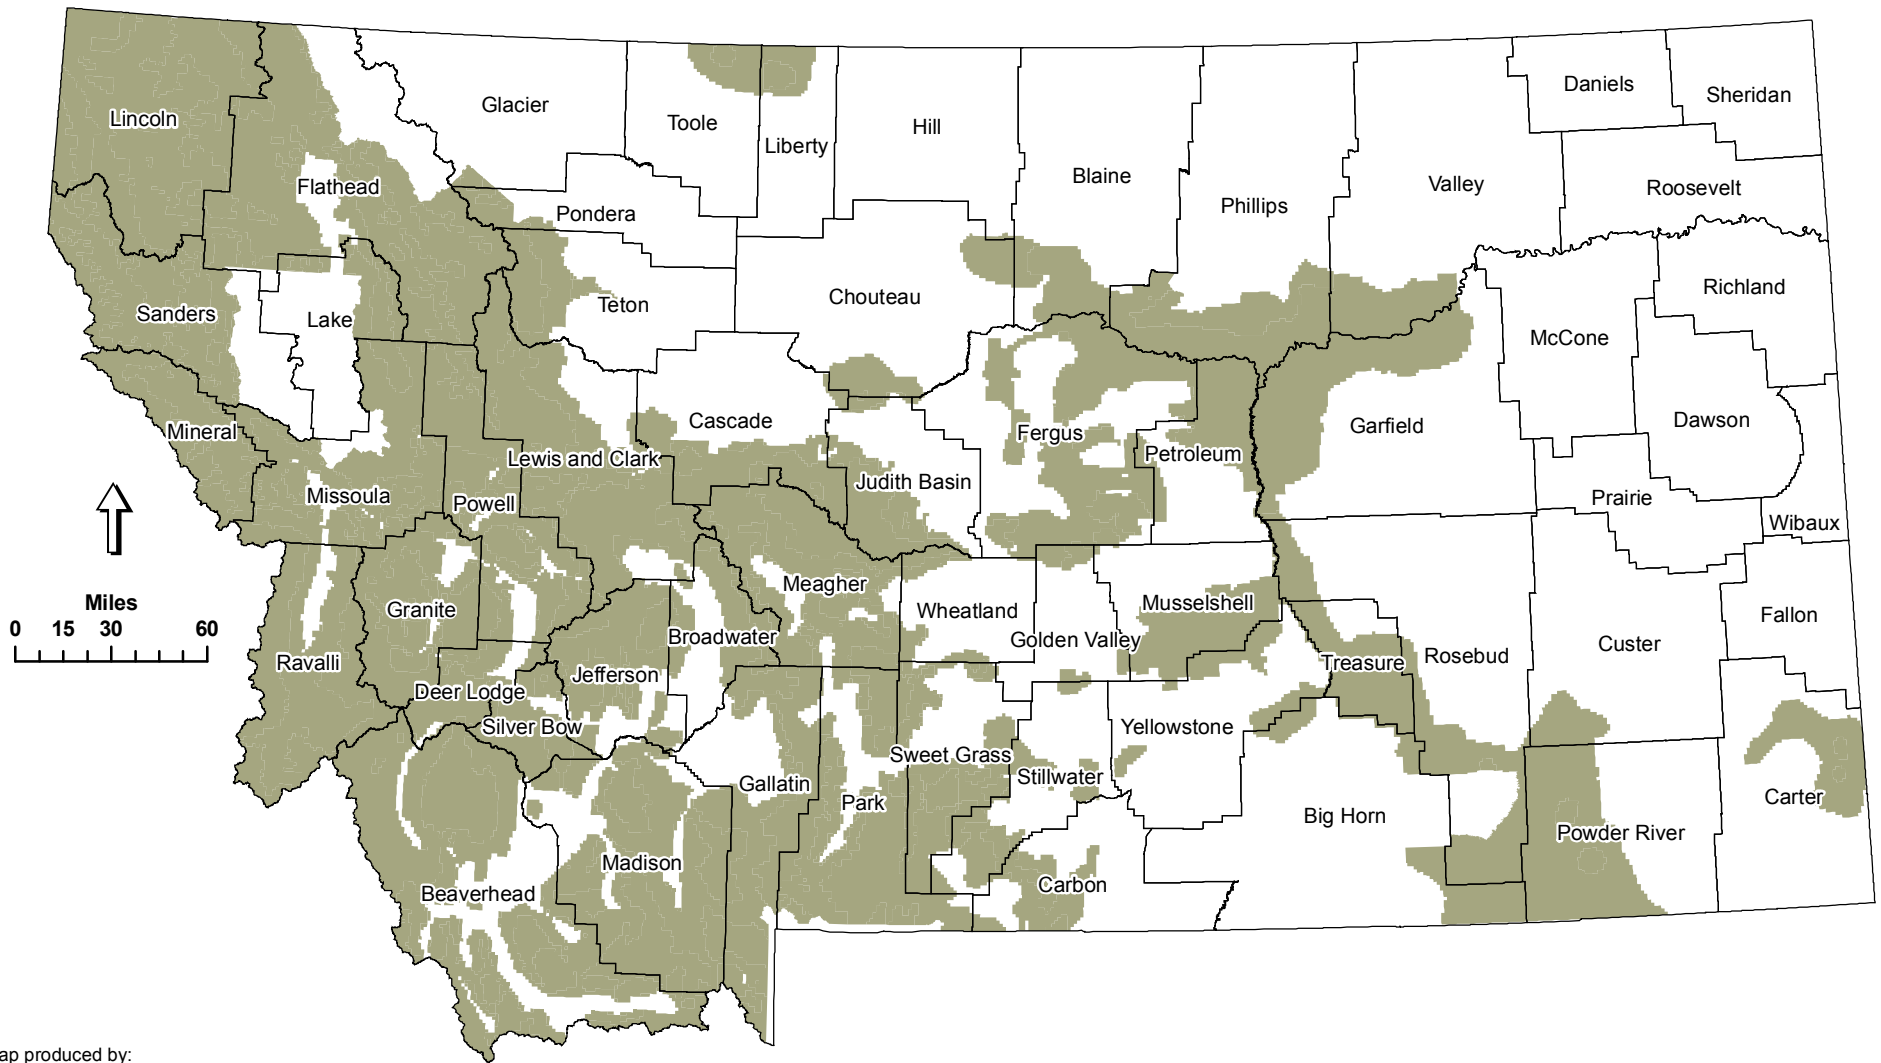

# 2010 Montana Elk Distribution and Population Estimate

Map produced by:

Montana Fish, Wildlife & Parks  
Information Management Unit  
Helena, MT

W:\IS\_Requests\9392\_Kujala\_Update  
HuntingDist\9392\_Elk2010.mxd  
ED - 10/29/2010

Land Ownership	Distribution Acres
Private	16,027,406
Public	22,095,493
<b>Total</b>	<b>38,122,899</b>

 **Elk Distribution**  
**(Population Estimate = 117,880)**

Note: Distributions are not mapped within Indian Reservations or National Parks.