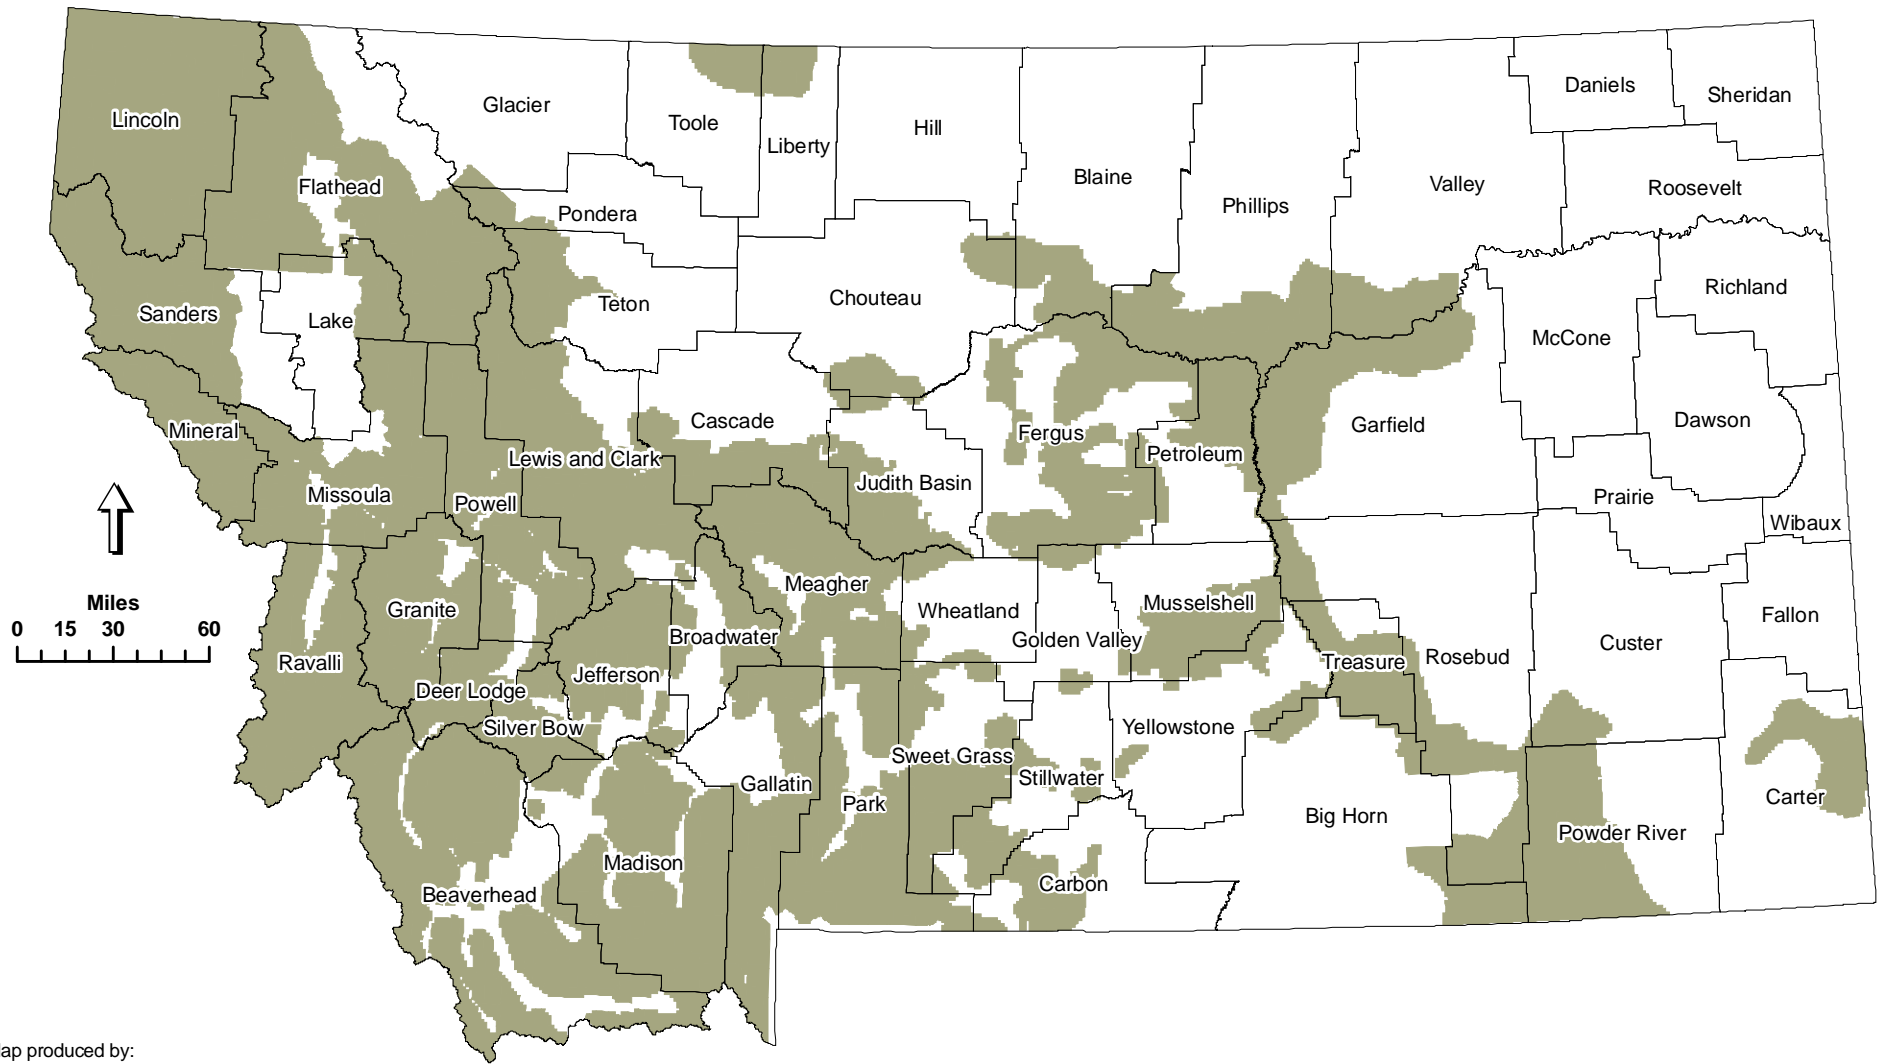

2012 Montana Elk Distribution and Population Estimate

Map produced by:

Montana Fish, Wildlife & Parks
Data Services Section
Helena, MT

W:\Annual_Projects\Game
DistributionMaps\2012\Elk2012.mxd
ED - 9/21/2012

Land Ownership	Distribution Acres
Private	15,708,308
Public	22,408,219
Total	38,116,527

 **Elk Distribution**
(Population Estimate = 141,078)

Note: Distributions are not mapped within Indian Reservations or National Parks.

**Montana Fish,
Wildlife & Parks**