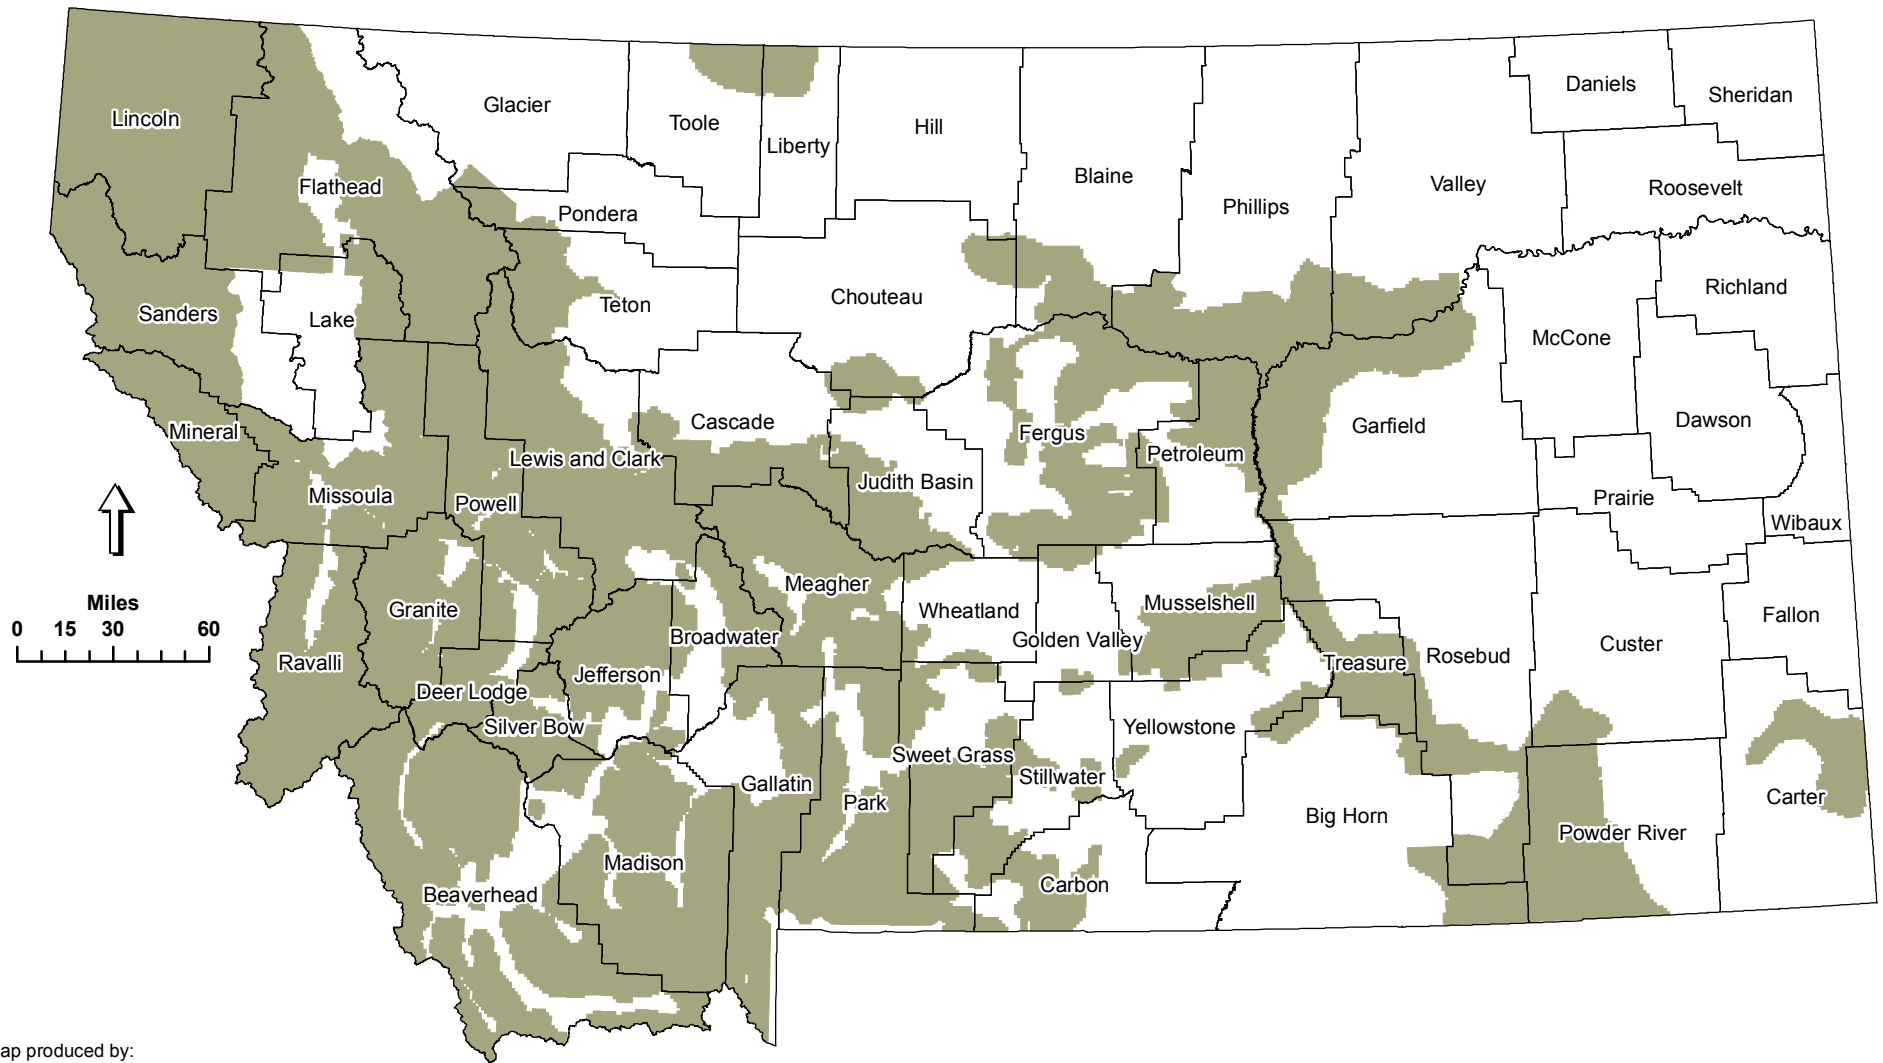

# 2013 Montana Elk Distribution and Population Estimate

Map produced by:

Montana Fish, Wildlife & Parks  
Data Services Section  
Helena, MT

\\Projects\421\_PopulationAndDistributionMaps\2013  
\\Elk2013.mxd  
MAM - 8/16/2013

Land Ownership	Distribution Acres
Private	15,708,308
Public	22,408,219
<b>Total</b>	<b>38,116,527</b>

 **Elk Distribution**  
**(Population Estimate = 148,648)**

Note: Distributions are not mapped within Indian Reservations or National Parks.

**Montana Fish,  
Wildlife & Parks**