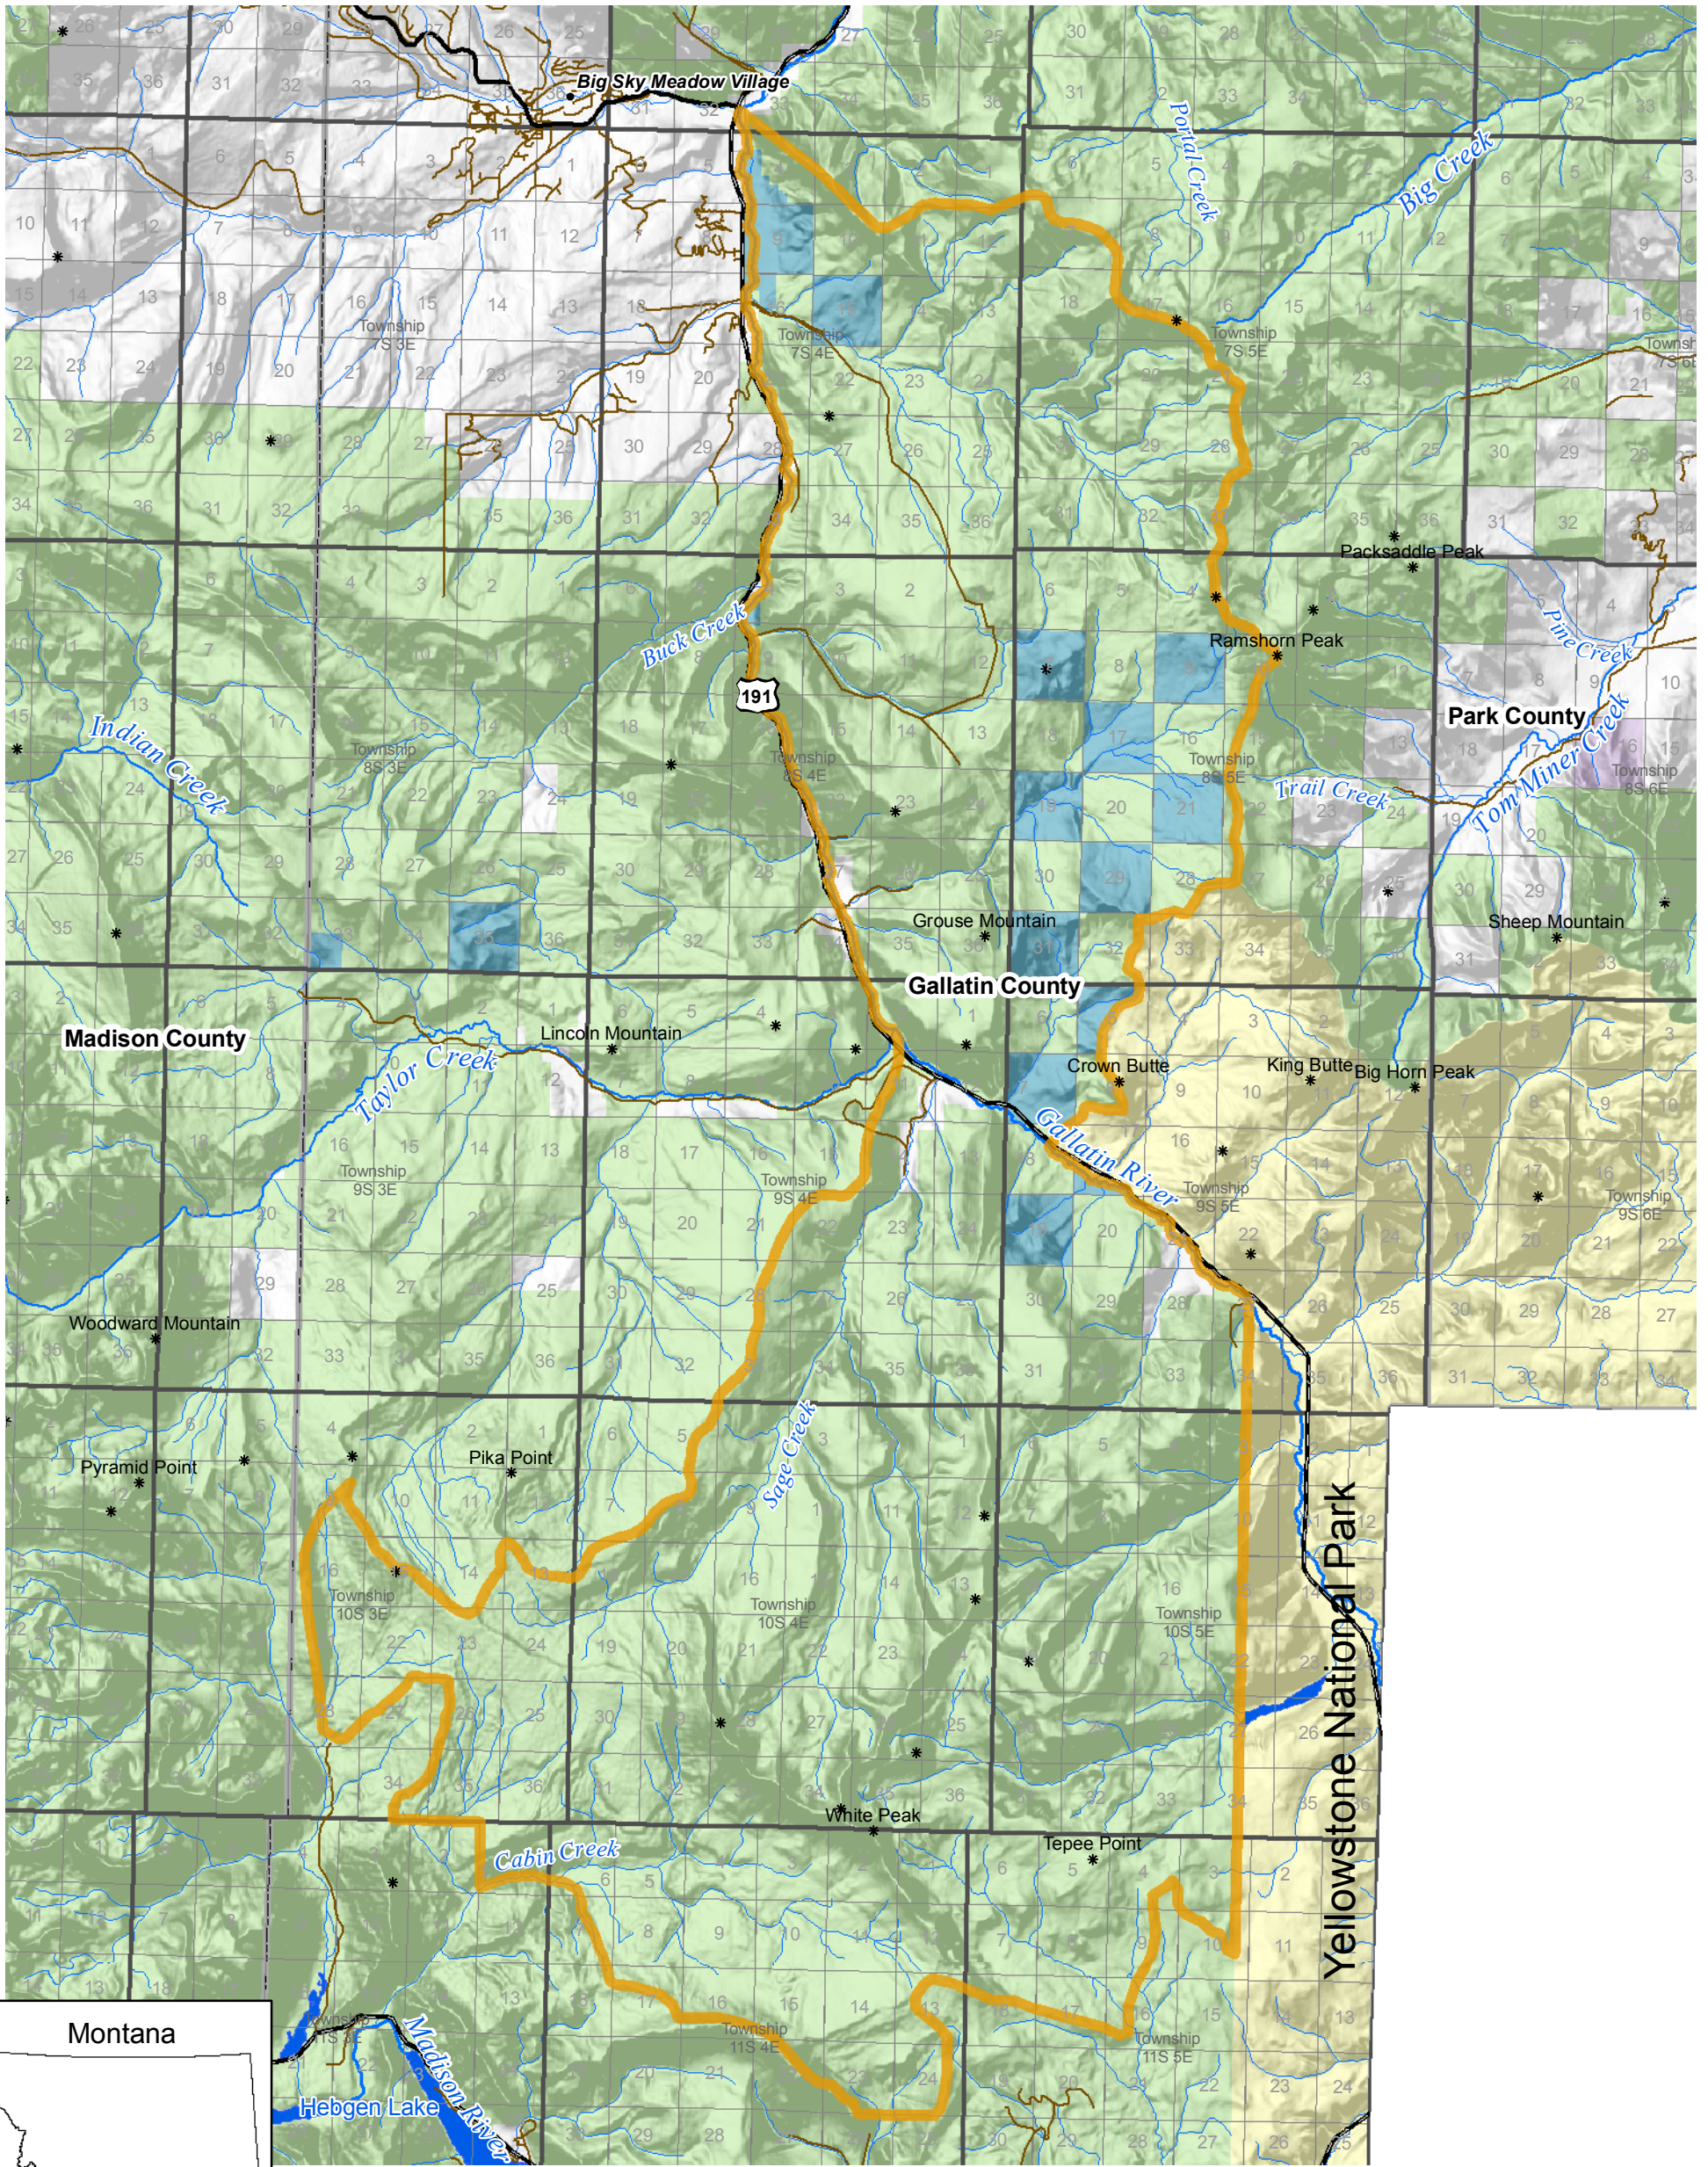

Bison Hunting District 395

Cabin Creek - Monument Mountain

Legend

- Hunting District Boundary
- Local Roads
- U.S. Route
- * Mountains, Peaks
- U.S. Forest Service
- Private
- National Park Service
- MT Fish, Wildlife & Parks
- State

Map only intended as a guide - Please refer to the legal descriptions in the regulations for actual boundaries.

-Additional Resources: East and West Gallatin National Forest Maps