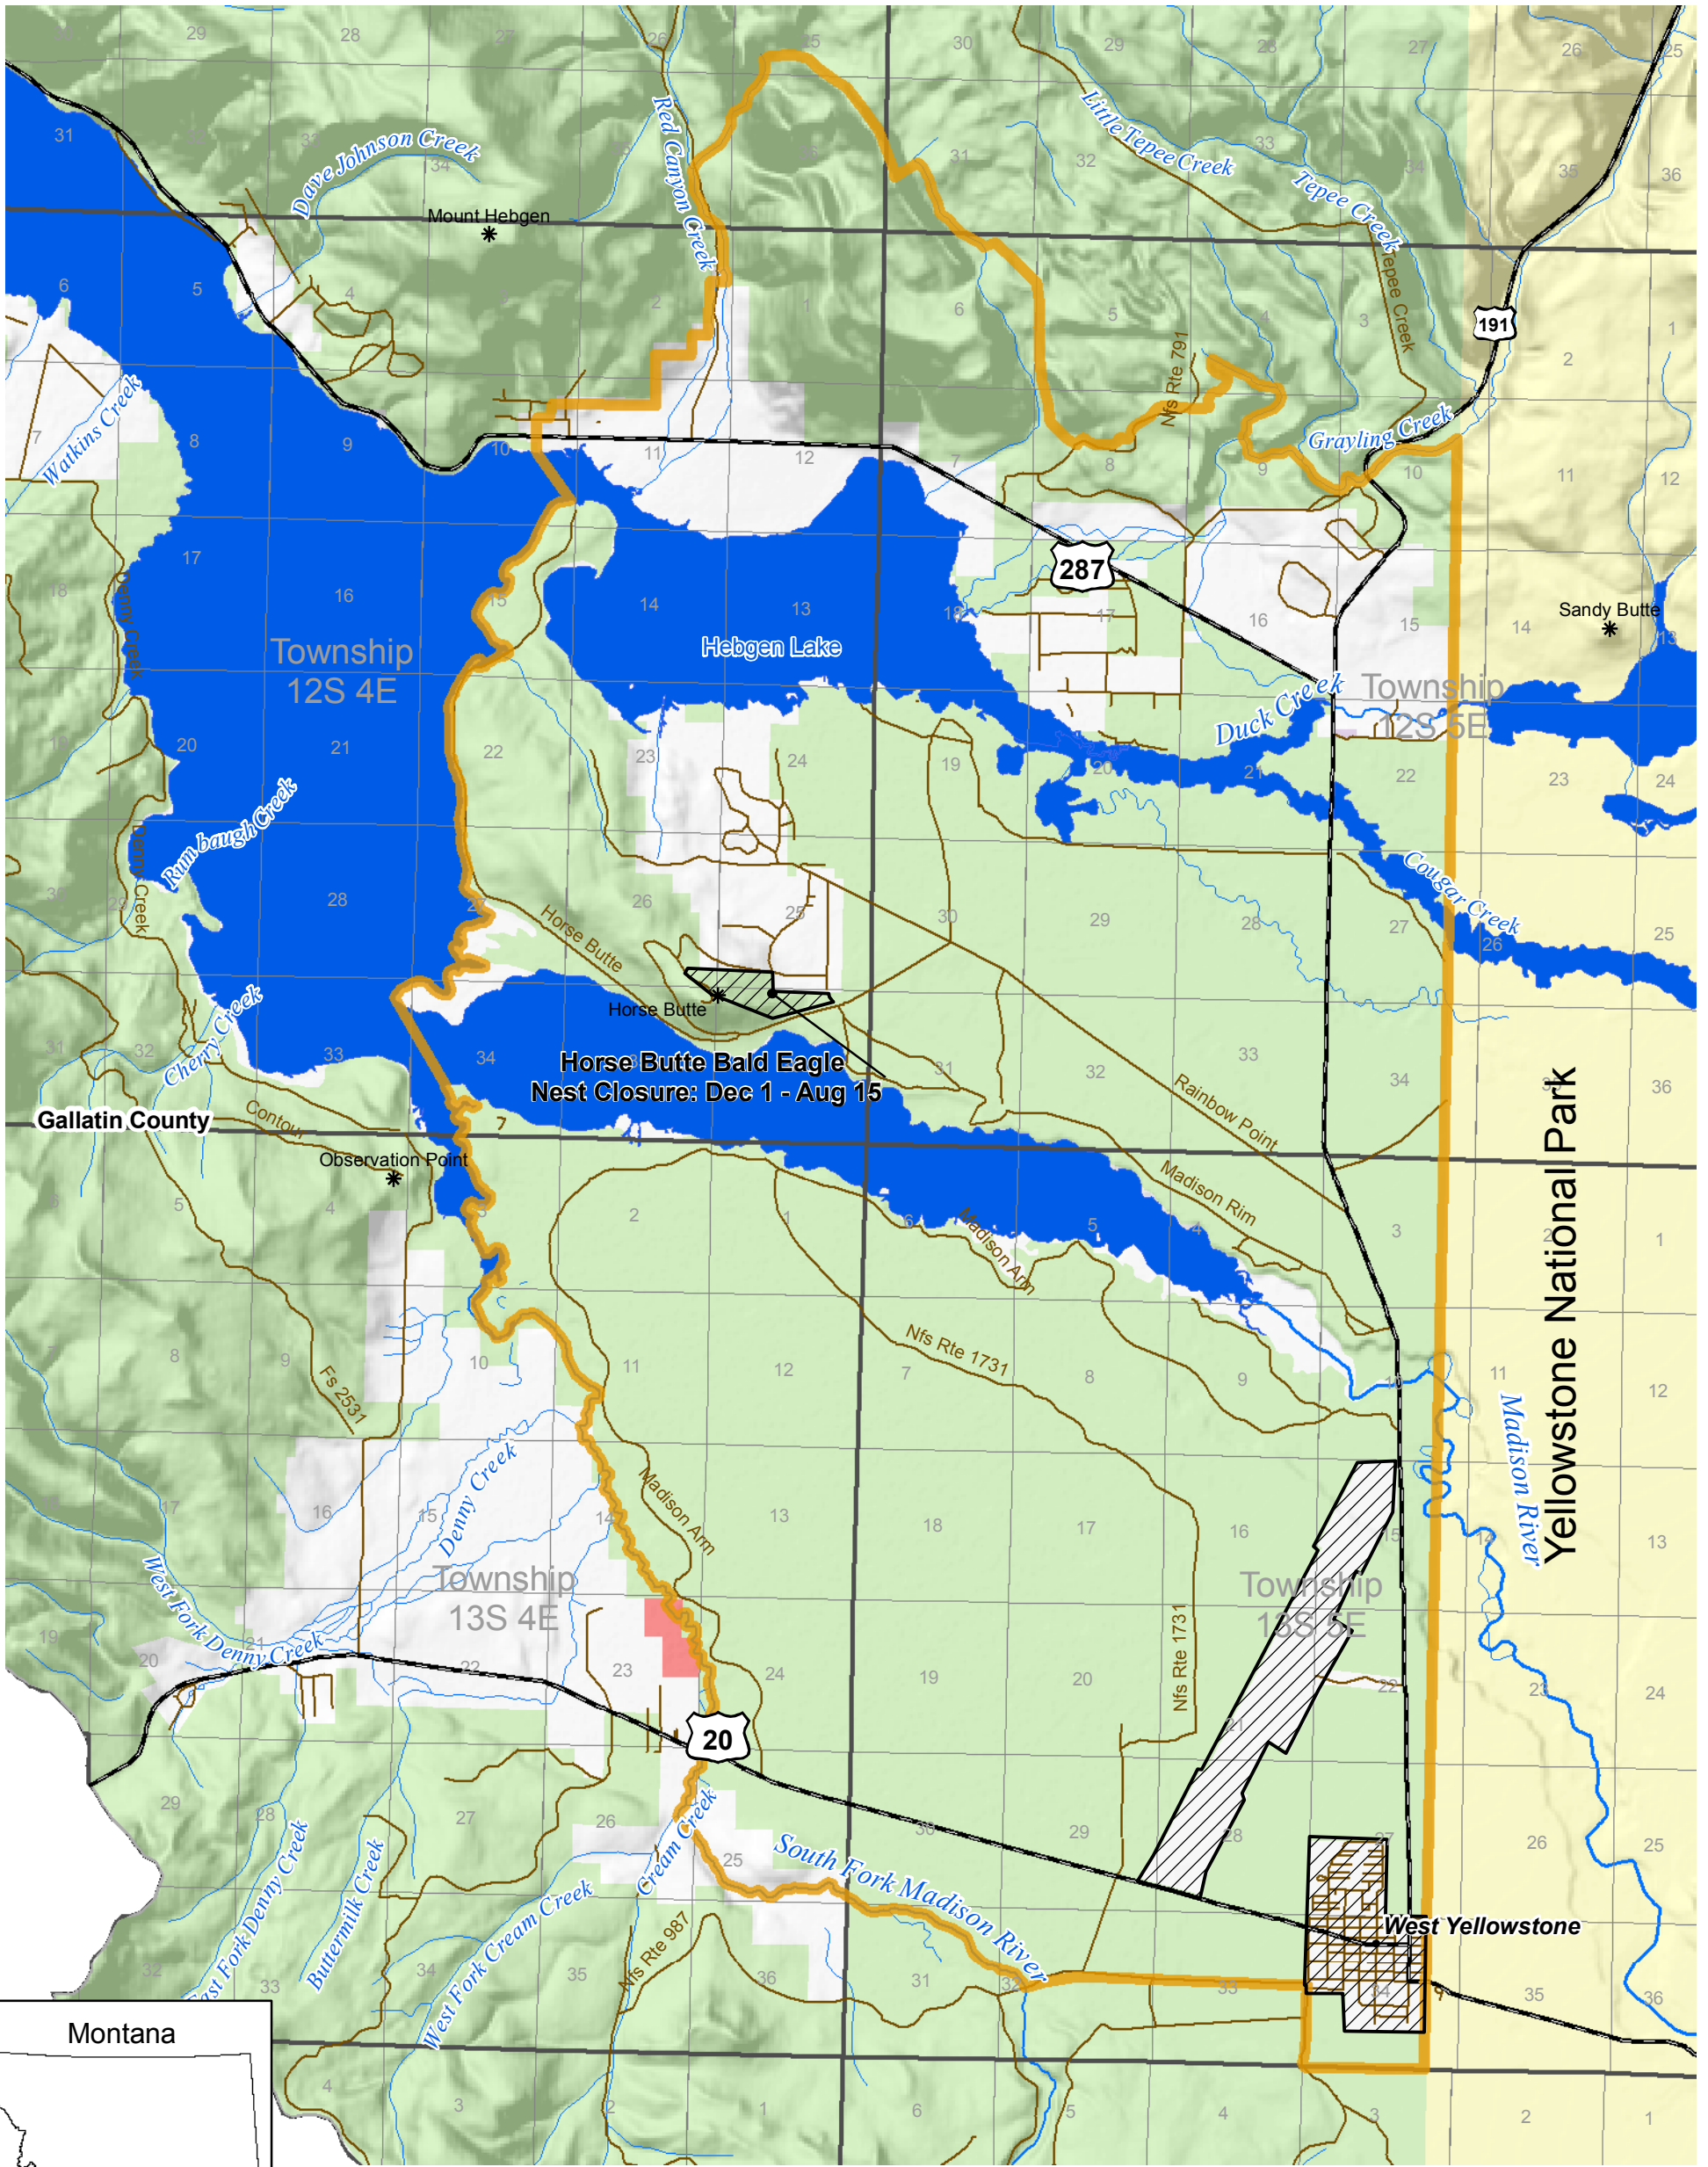

Bison Hunting District 395 - West Yellowstone

Legend

- Hunting District Boundary
- Hunting Closure
- U.S. Forest Service
- Private
- National Park Service
- Private Conservation
- Local Roads
- U.S. Route
- * Mountains, Peaks

Map only intended as a guide - Please refer to the legal descriptions in the regulations for actual boundaries.
 - Additional Resources: East and West Gallatin National Forest Maps