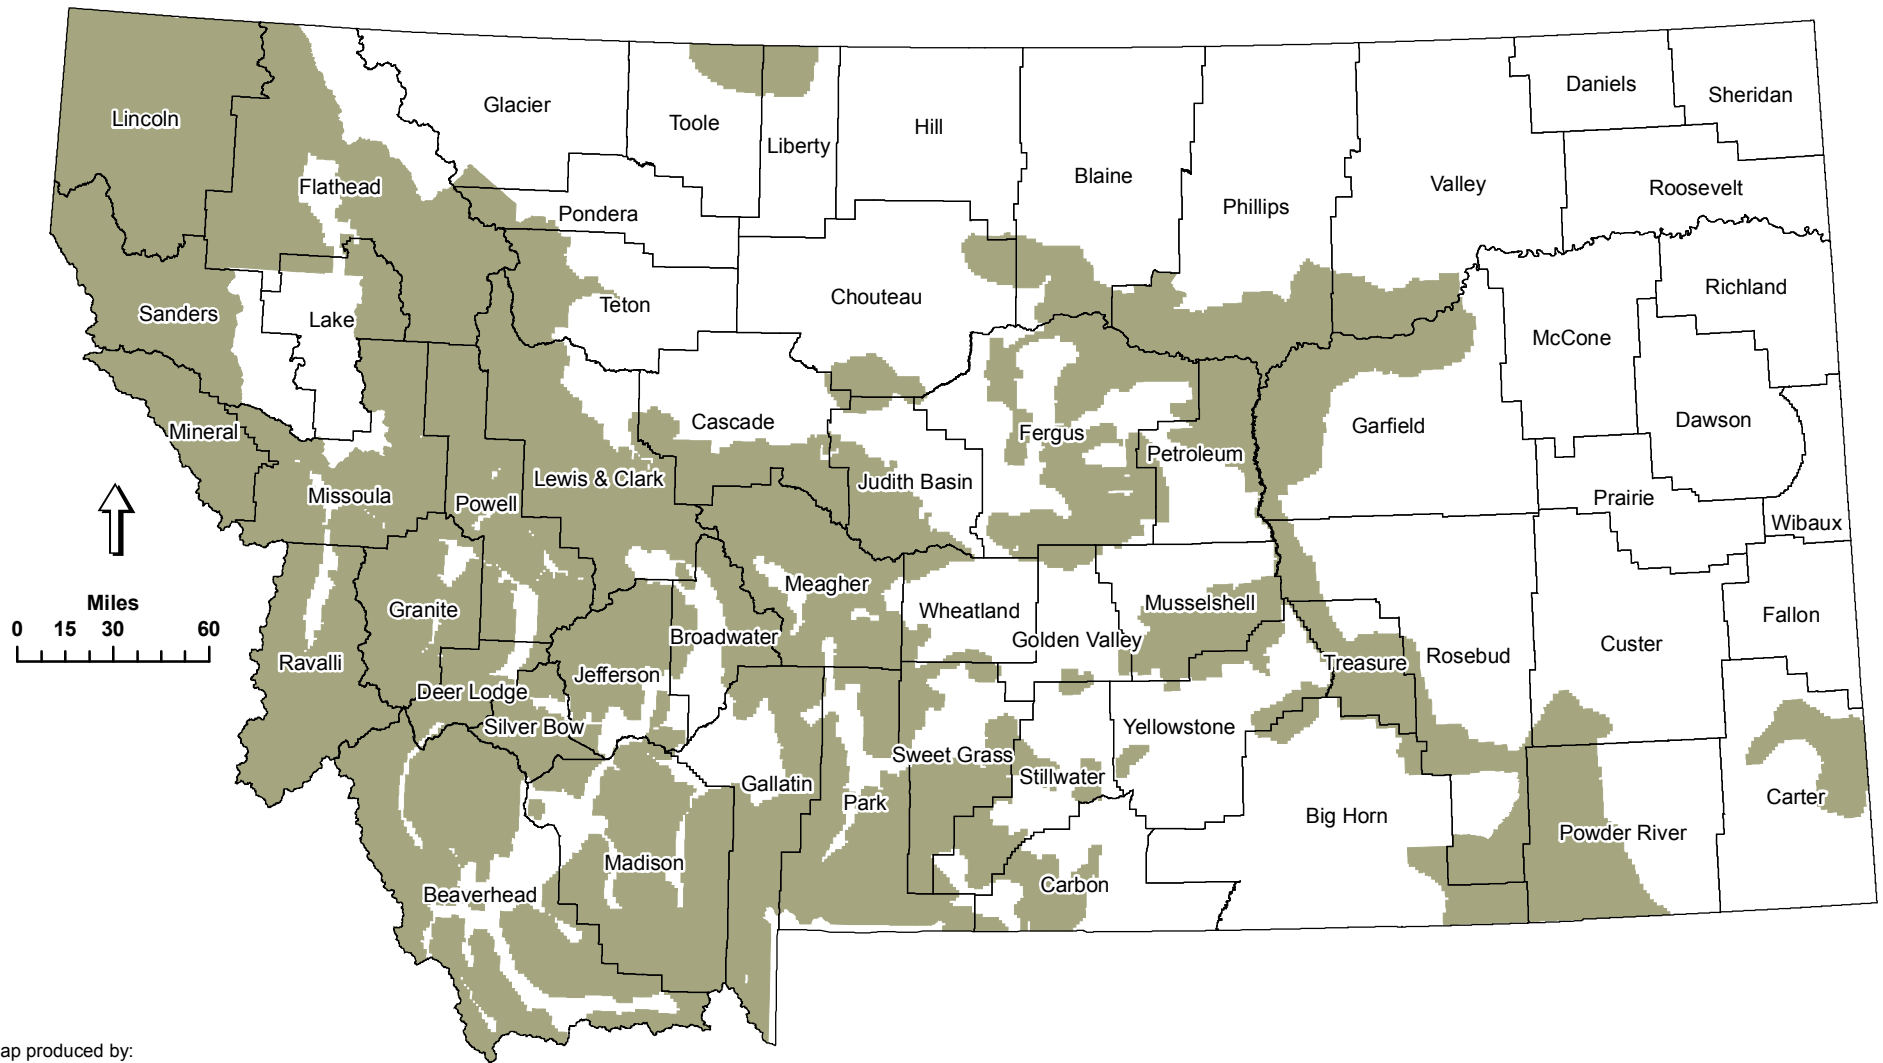

2014 Montana Elk Distribution and Population Estimate

Map produced by:

Montana Fish, Wildlife & Parks
Data Services Section
Helena, MT

\\Projects\421_PopulationAndDistributionMaps\2013
\\Elk2014.mxd
MAM - 7/23/2014

Land Ownership	Distribution Acres
Private	15,708,308
Public	22,408,219
Total	38,116,527

 **Elk Distribution**
(Population Estimate = 158,518)

Note: Distributions are not mapped within Indian Reservations or National Parks.

**Montana Fish,
Wildlife & Parks**