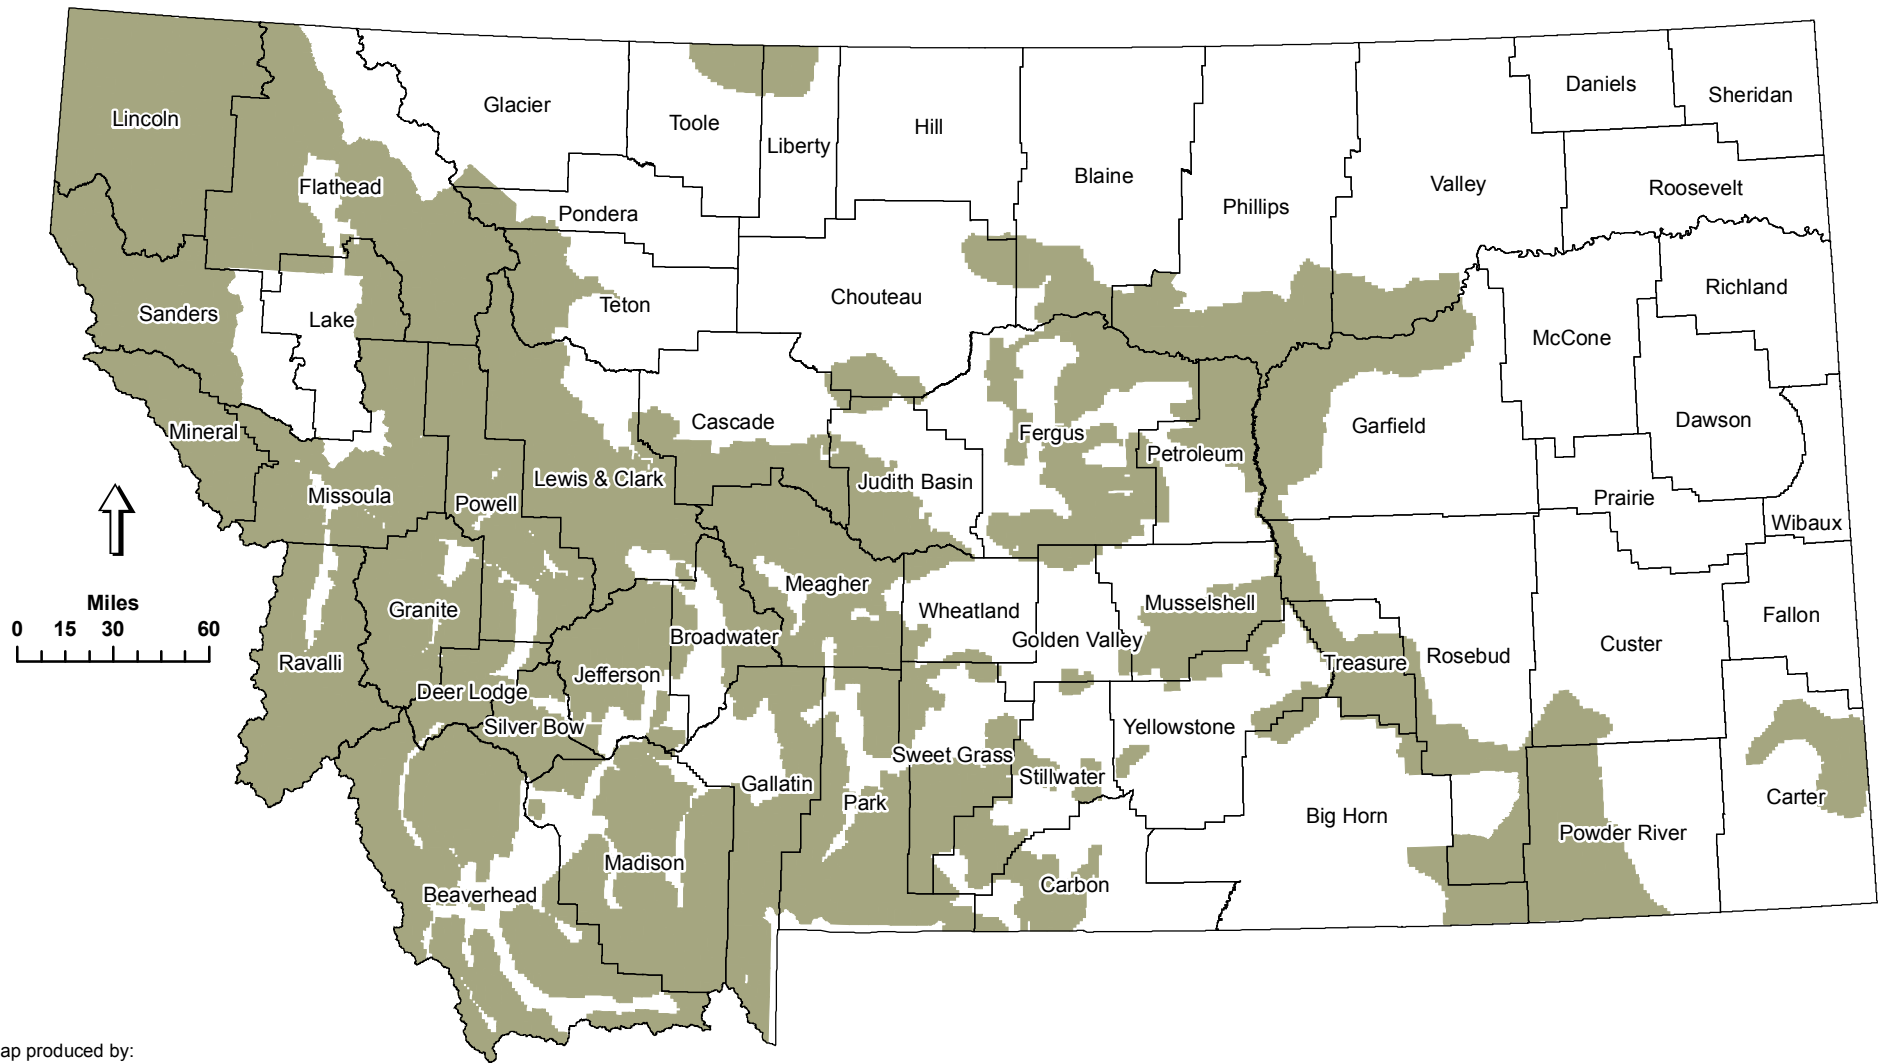

2015 Montana Elk Distribution and Population Estimate

Map produced by:

Montana Fish, Wildlife & Parks
Data Services Section
Helena, MT

\\Projects\421_PopulationAndDistributionMaps\2015
Elk2015.mxd
MAM - 7/1/2015

Land Ownership	Distribution Acres
Private	15,708,308
Public	22,408,219
Total	38,116,527

 **Elk Distribution**
(Population Estimate = 167,158)

Note: Distributions are not mapped within Indian Reservations or National Parks.

**Montana Fish,
Wildlife & Parks**