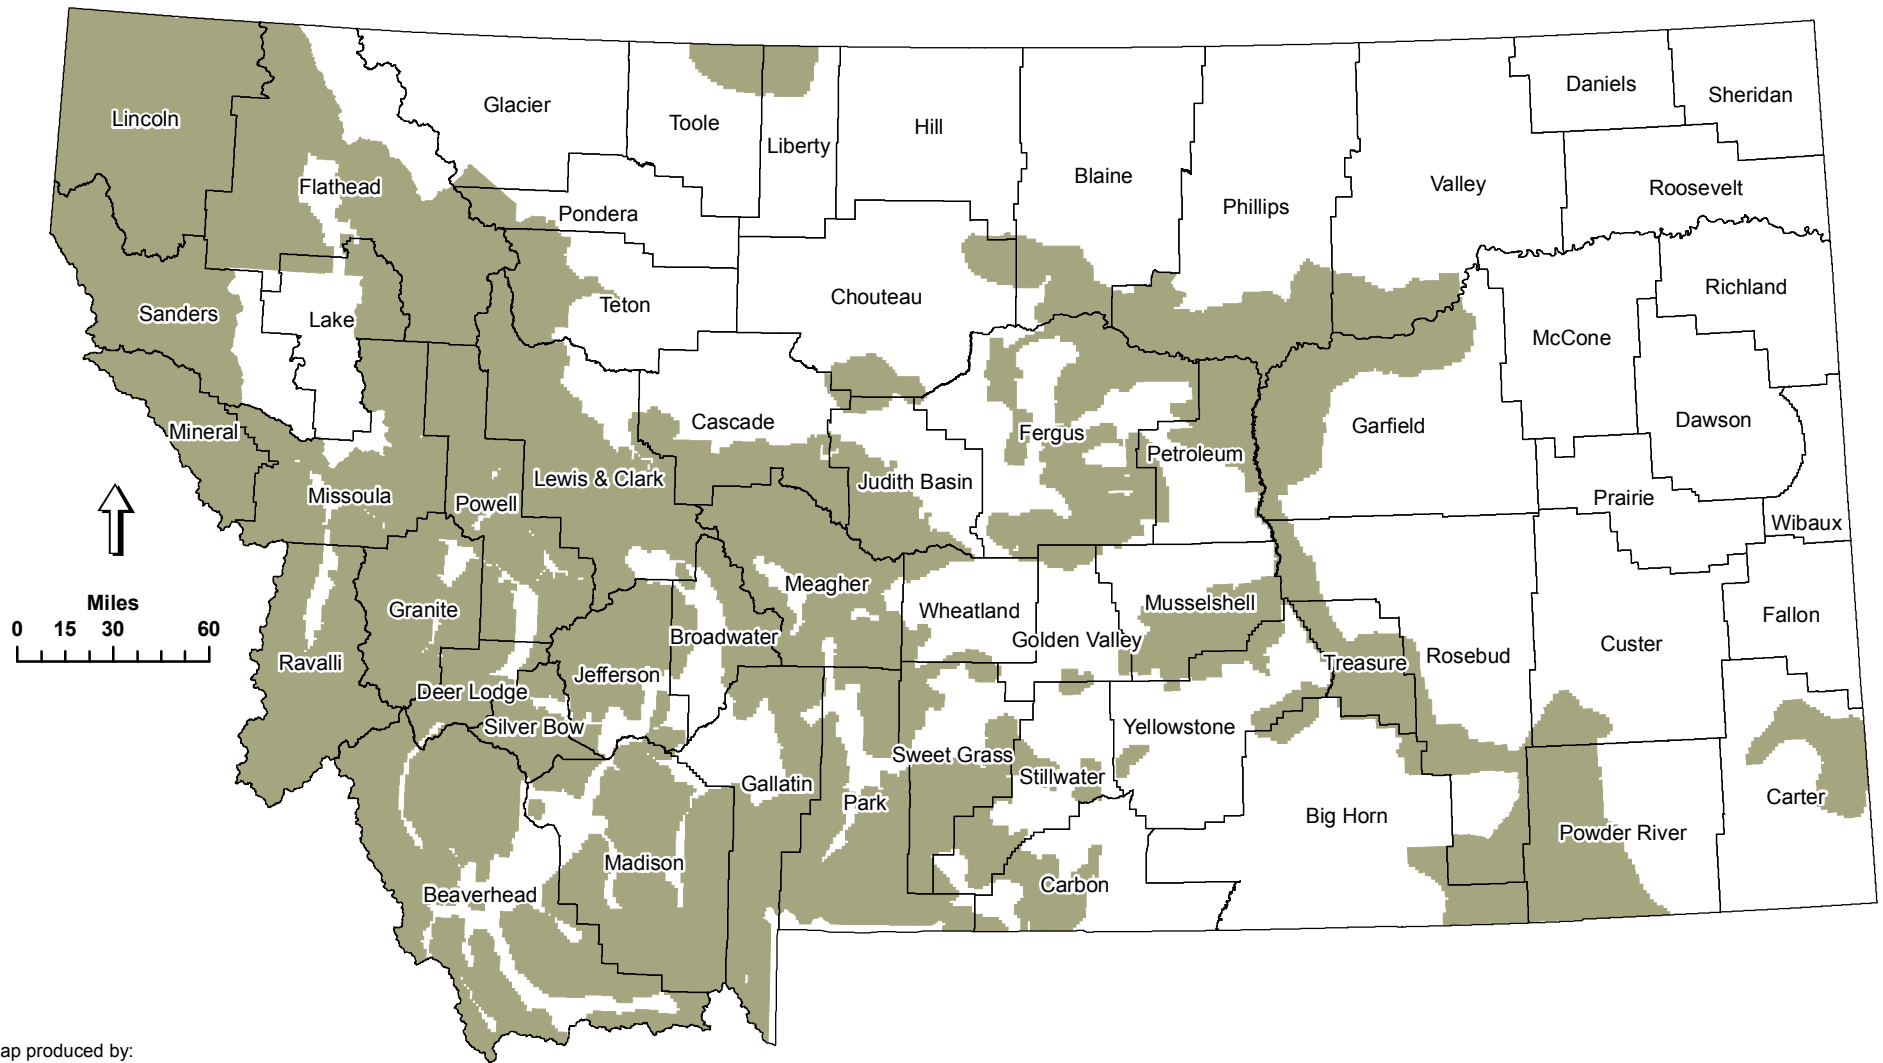

2016 Montana Elk Distribution and Population Estimate

Map produced by:

Montana Fish, Wildlife & Parks
Data Services Section
Helena, MT

\\Projects\213\PopulationAndDistributionMaps\2016
Elk2016.mxd
MAM - 7/22/2016

Land Ownership	Distribution Acres
Private	15,708,308
Public	22,408,219
Total	38,116,527

 **Elk Distribution**
(Population Estimate = 163,343)

Note: Distributions are not mapped within Indian Reservations or National Parks.

**Montana Fish,
Wildlife & Parks**