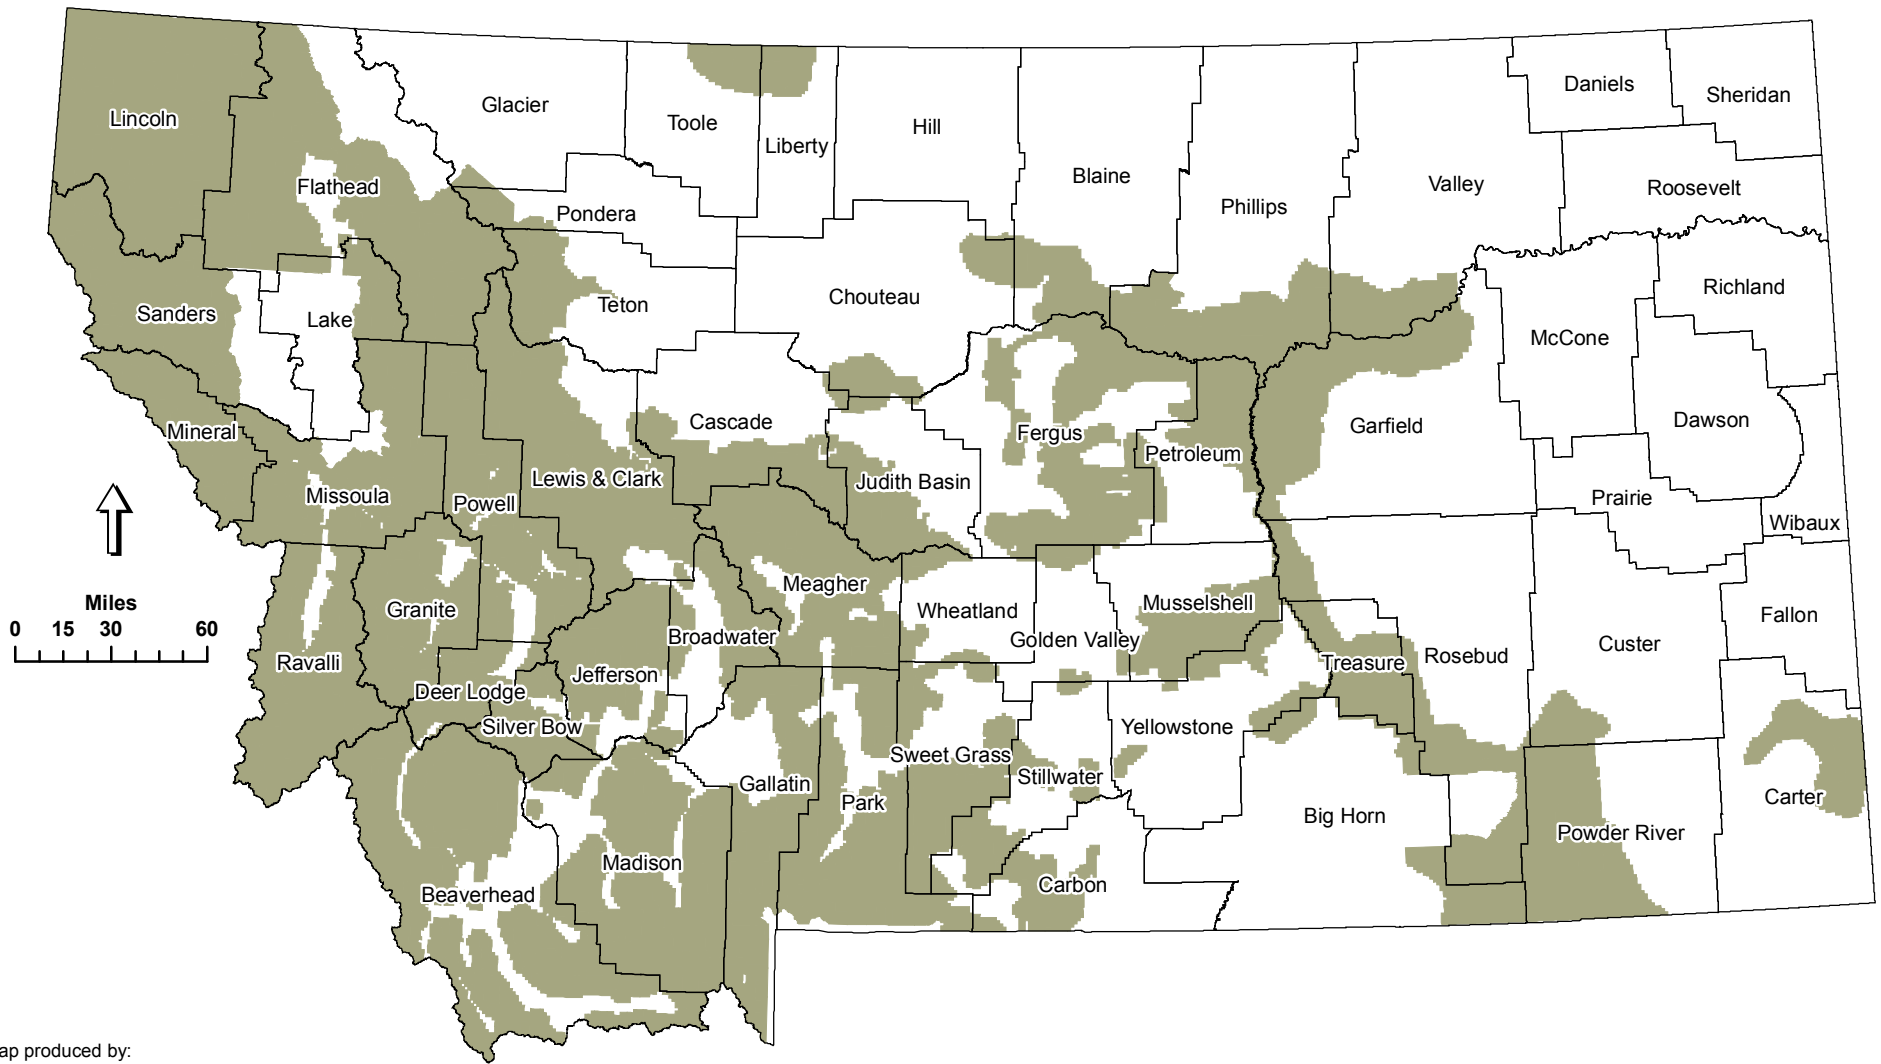

# 2017 Montana Elk Distribution and Population Estimate

Map produced by:

Montana Fish, Wildlife & Parks  
Geographic Data Services  
Helena, MT

\\Projects\213\PopulationAndDistributionMaps\2017  
Elk2017  
MAM - 6/27/2017

Land Ownership	Distribution Acres
Private	15,708,308
Public	22,408,219
Total	38,116,527

 **Elk Distribution**  
**(Population Estimate = 176,716)**

Note: Distributions are not mapped within Indian Reservations or National Parks.

**Montana Fish,  
Wildlife & Parks**