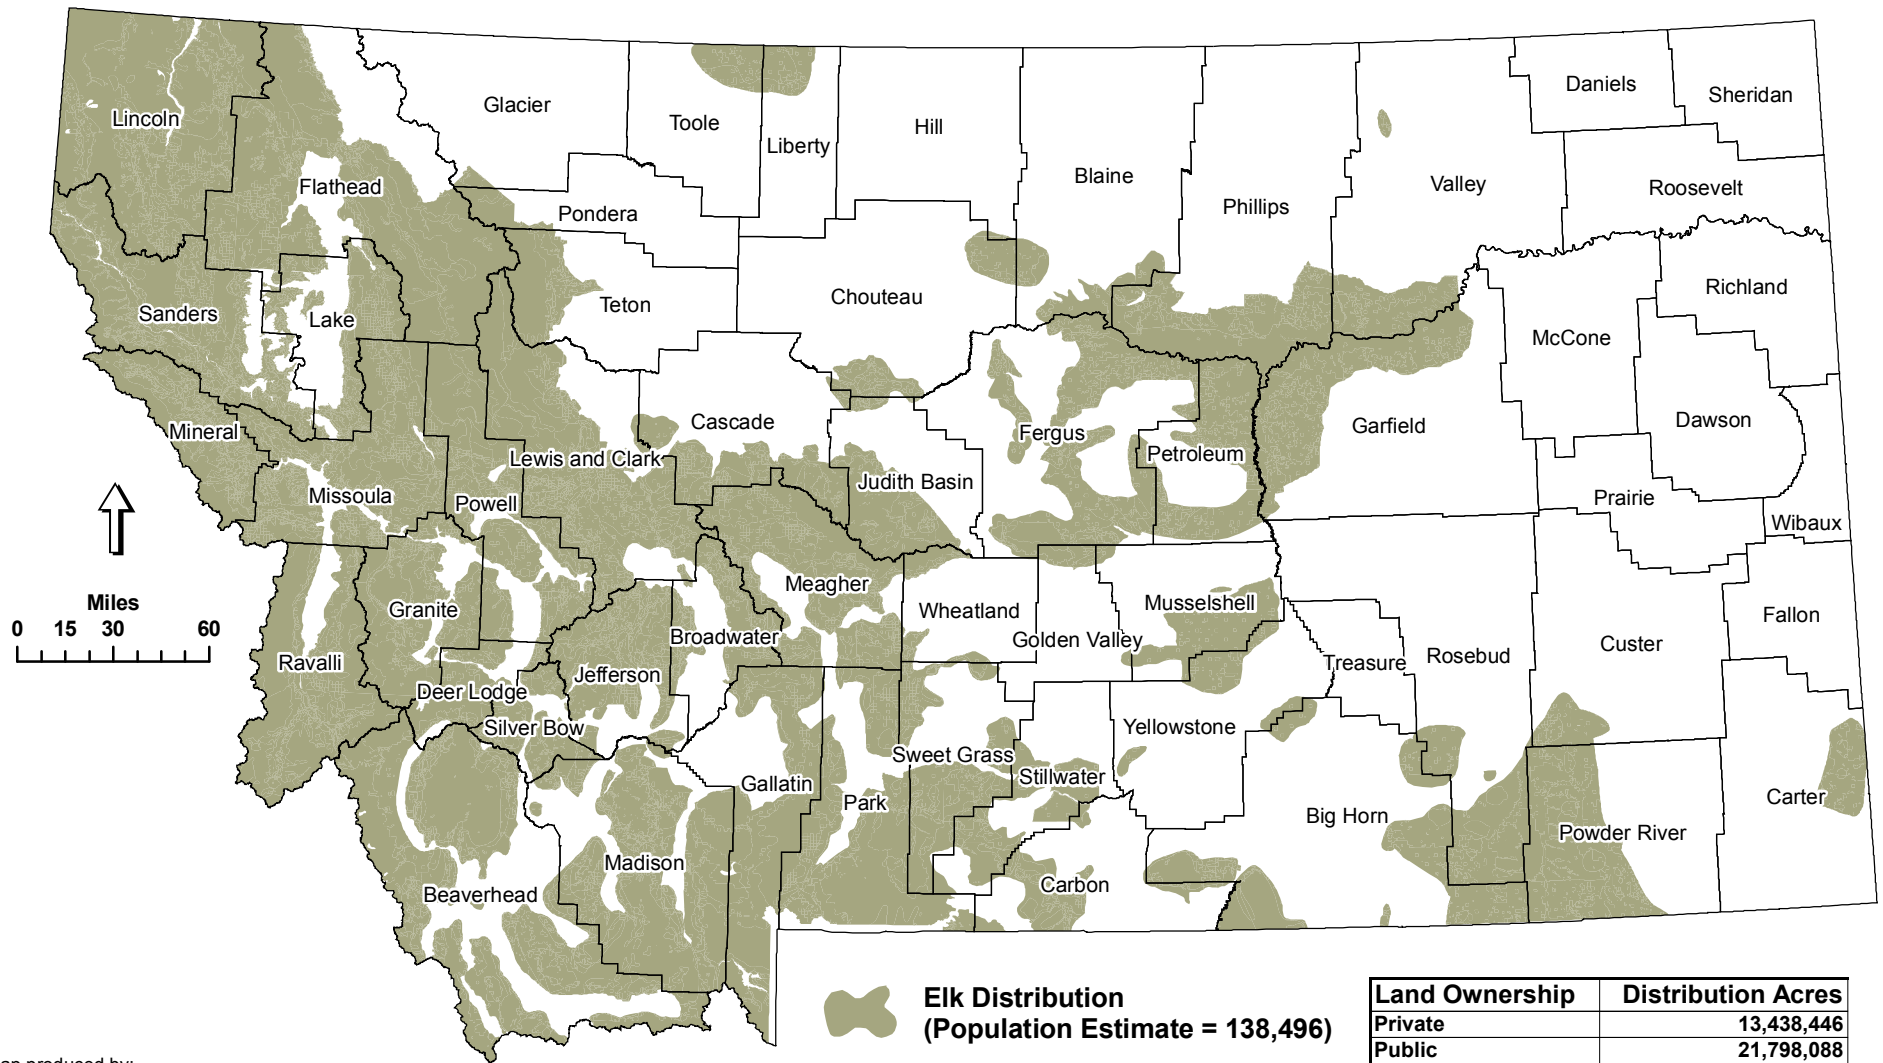

2004 Montana Elk Distribution and Population Estimate

Map produced by:

Montana Fish, Wildlife & Parks
Information Management Unit
Helena, MT

W:\IS_Requests\05\601_HB42_ReportingRequirements
isr601_elk.mxd - LB - 1/21/2005

**Montana Fish,
Wildlife & Parks**

Note: Distribution mapping not complete within Indian Reservations or National Parks.