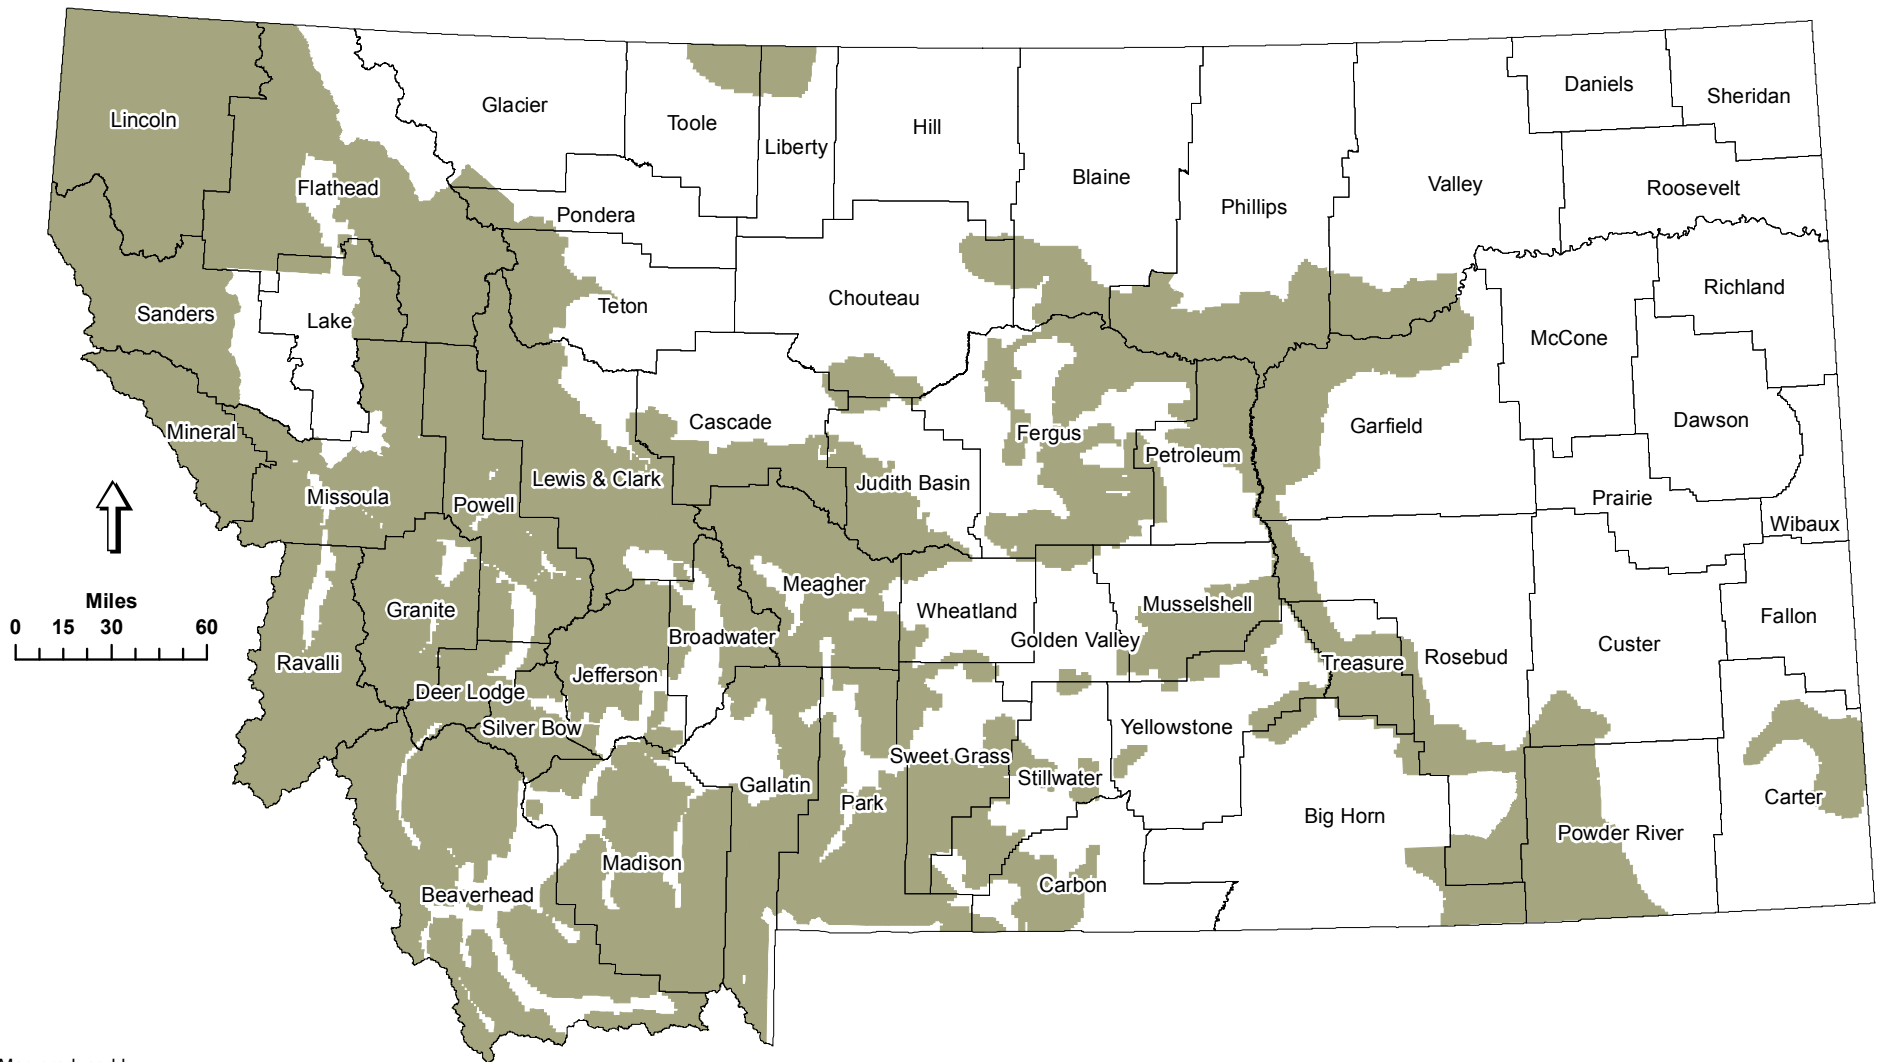

2018 Montana Elk Distribution and Population Estimate

Map produced by:

Montana Fish, Wildlife & Parks
Geographic Data Services
Helena, MT

\\Projects\213\PopulationAndDistributionMaps\2018
Elk2018
SW - 7/12/2018

Land Ownership	Distribution Acres
Private	15,708,308
Public	22,408,219
Total	38,116,527

Note: Distributions are not mapped within Indian Reservations or National Parks.