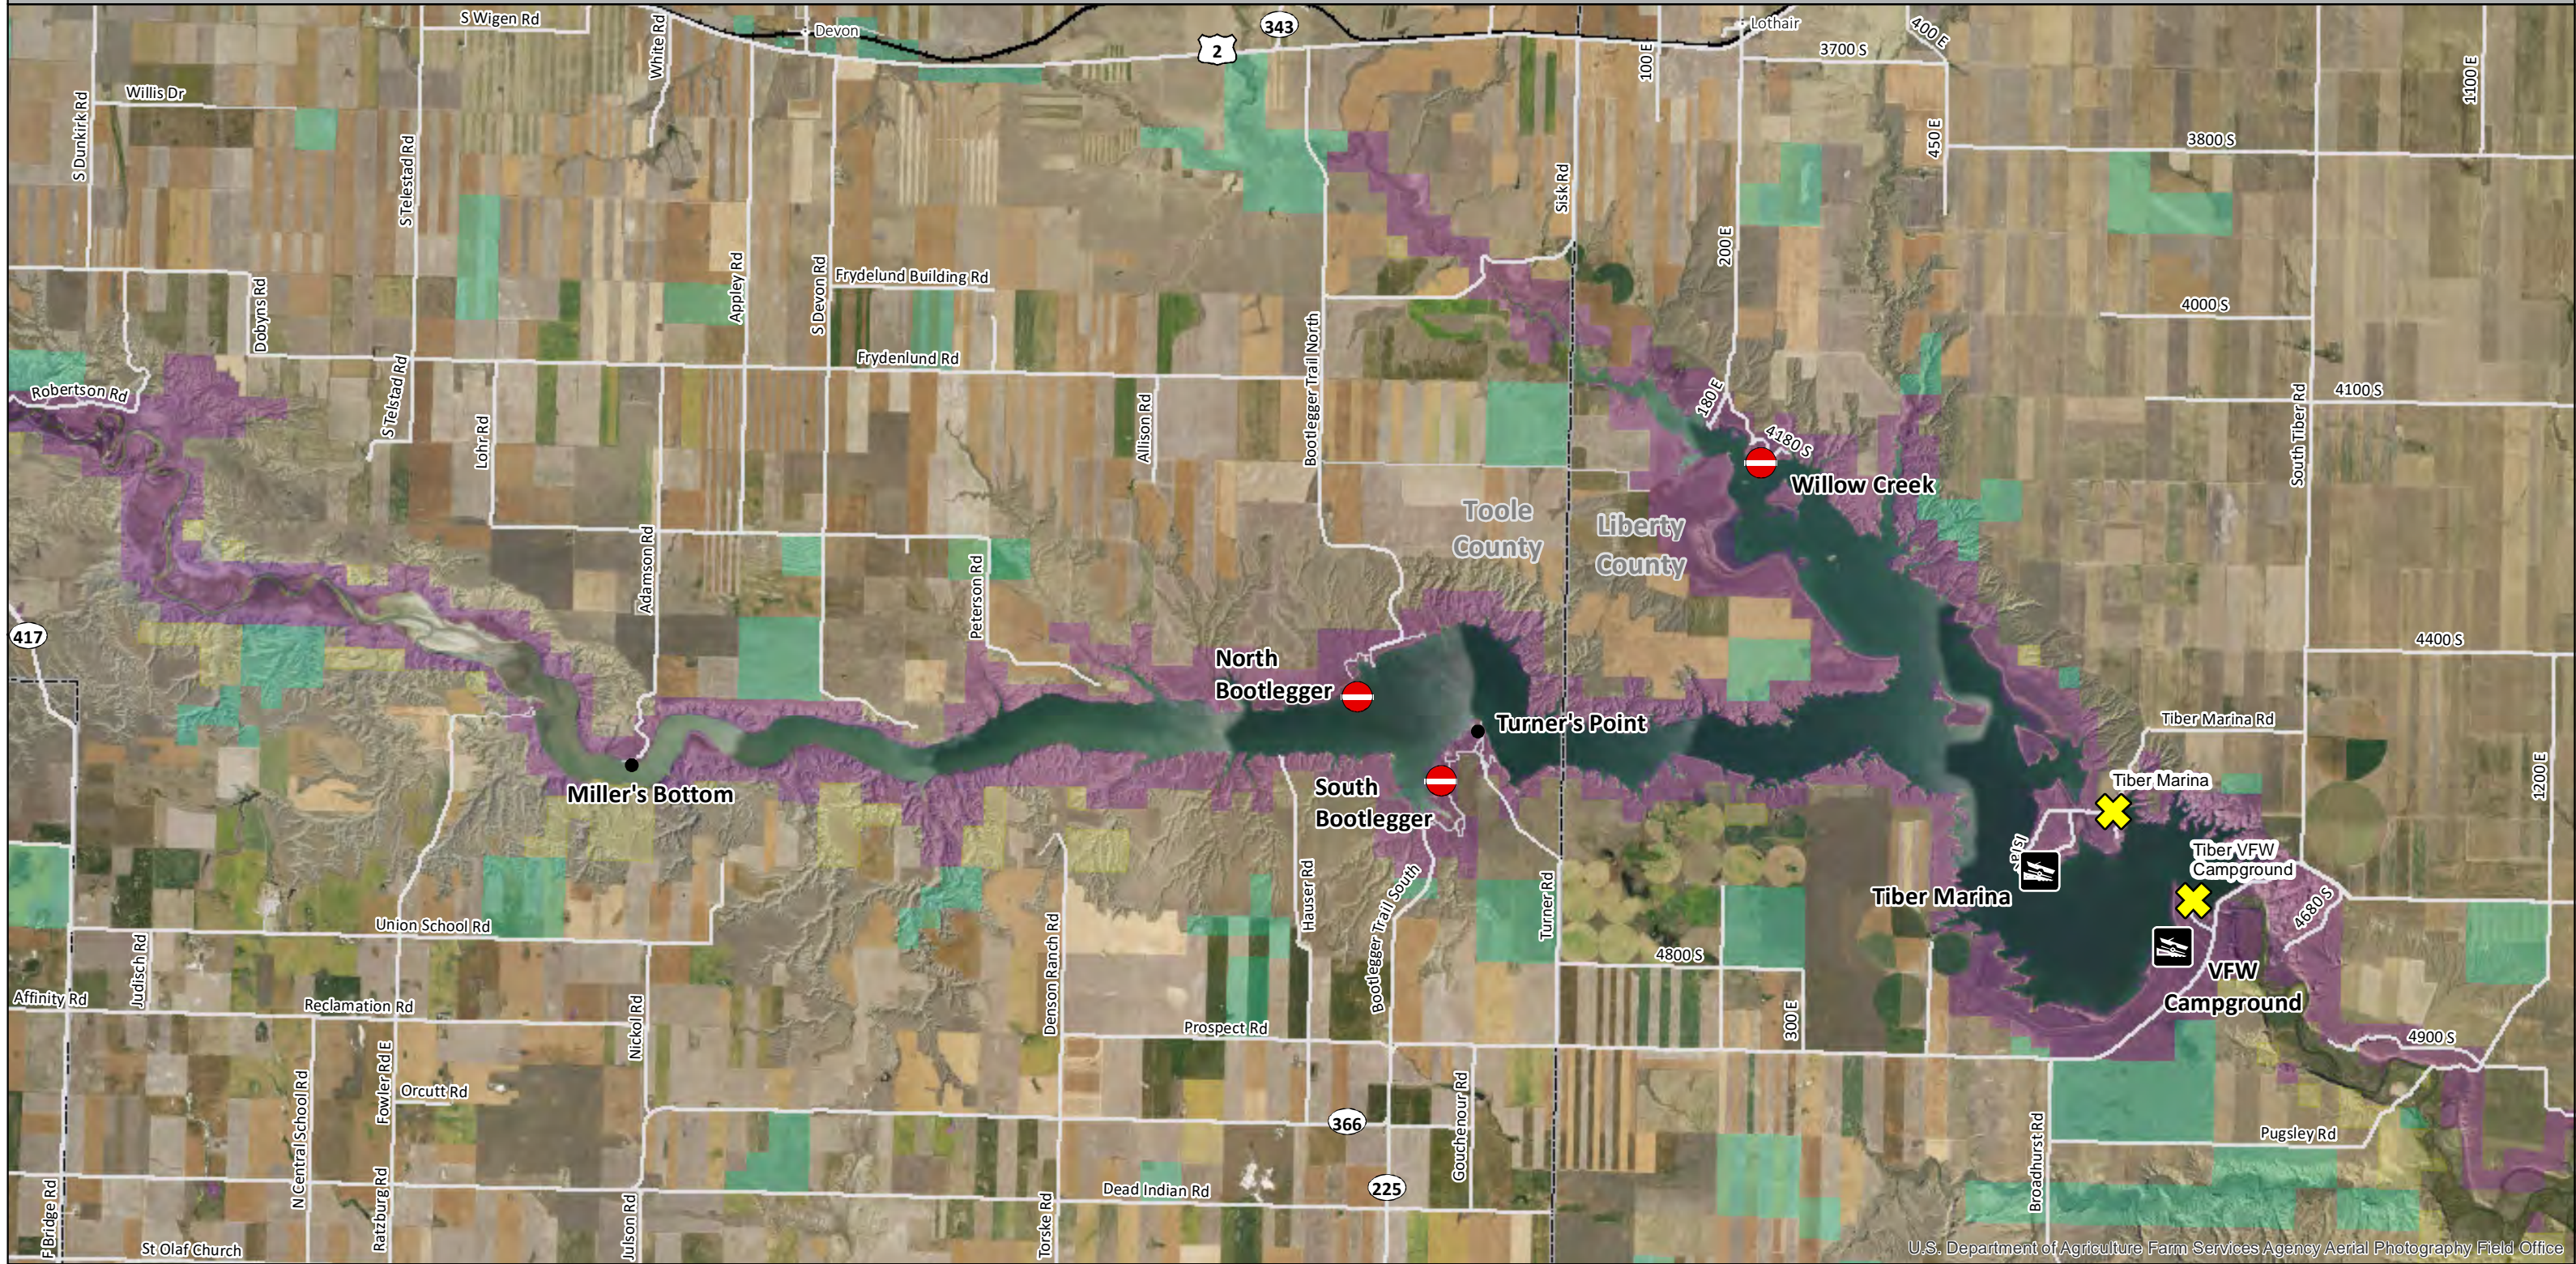

Tiber Reservoir Access Sites

Publicly Accessible and Certified Boater Only Launch Sites

U.S. Department of Agriculture Farm Services Agency Aerial Photography Field Office

-  Certified Boater Only
-  Publicly Accessible Concrete Boat Launch
-  Access Site - No Launch
-  AIS Inspection and Decontamination Station
-  Bureau of Land Management
-  Bureau of Reclamation
-  State Trust Lands
-  Other State Lands