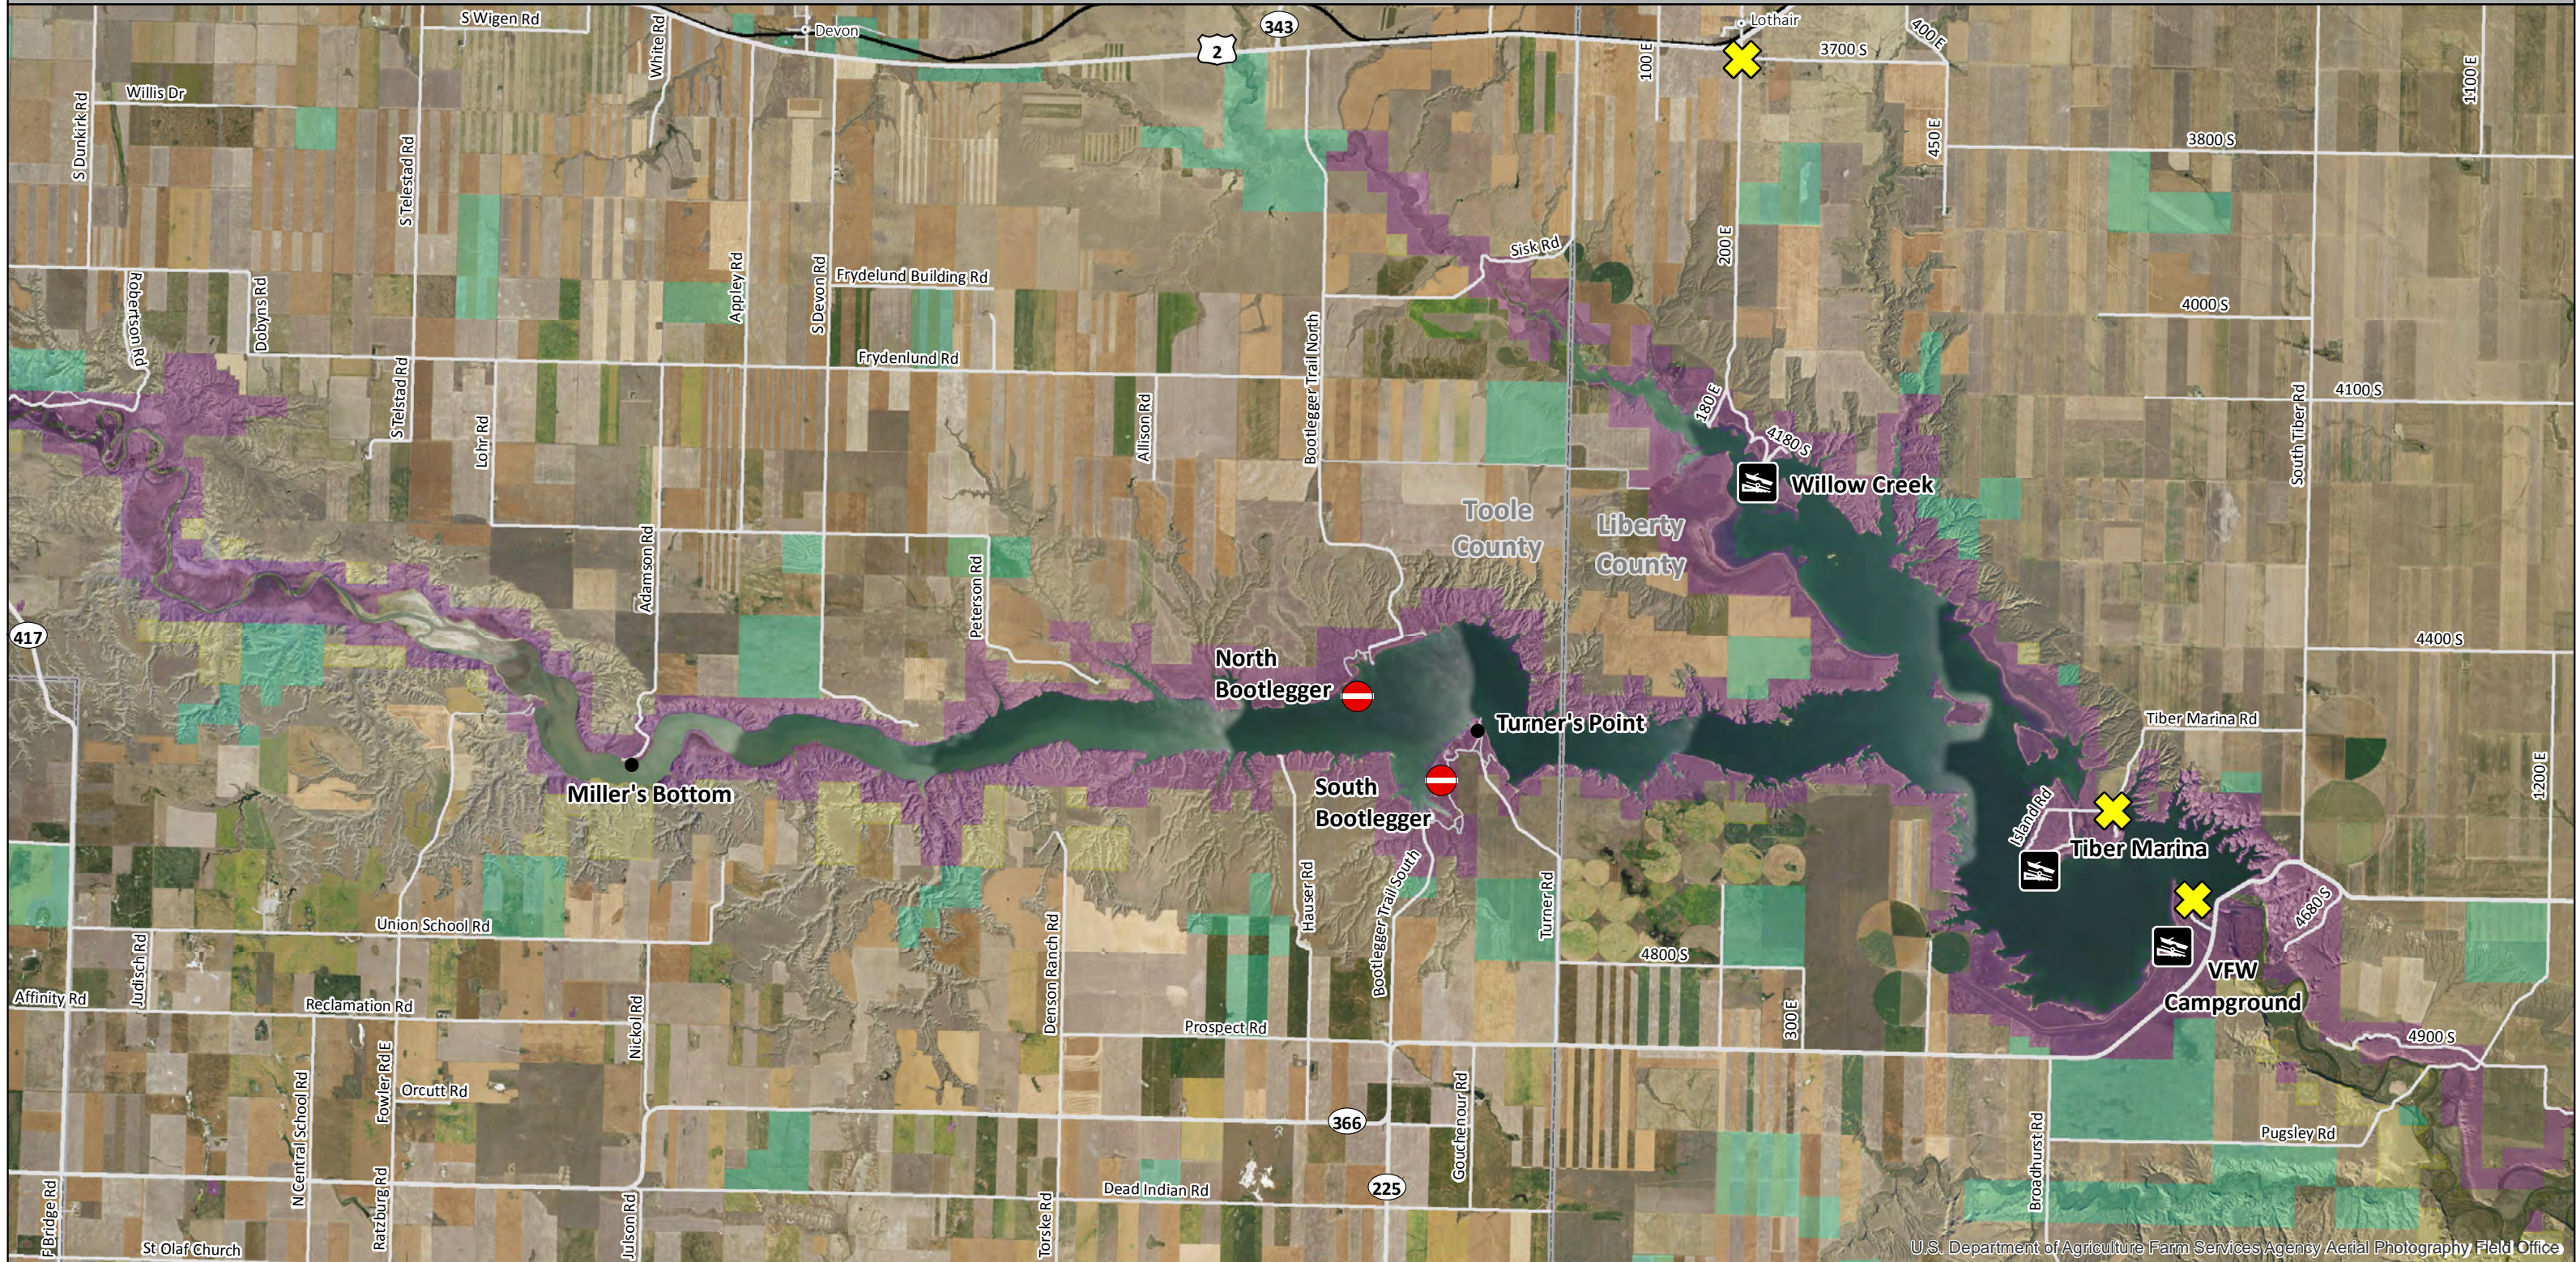

Tiber Reservoir Access Sites

Publicly Accessible and Certified Boater Only Launch Sites

U.S. Department of Agriculture Farm Services Agency Aerial Photography Field Office

- Certified Boater Only
- Publicly Accessible Concrete Boat Launch
- Access Site - No Launch
- AIS Inspection and Decontamination Station
- Bureau of Land Management
- Bureau of Reclamation
- State Trust Lands
- Other State Lands